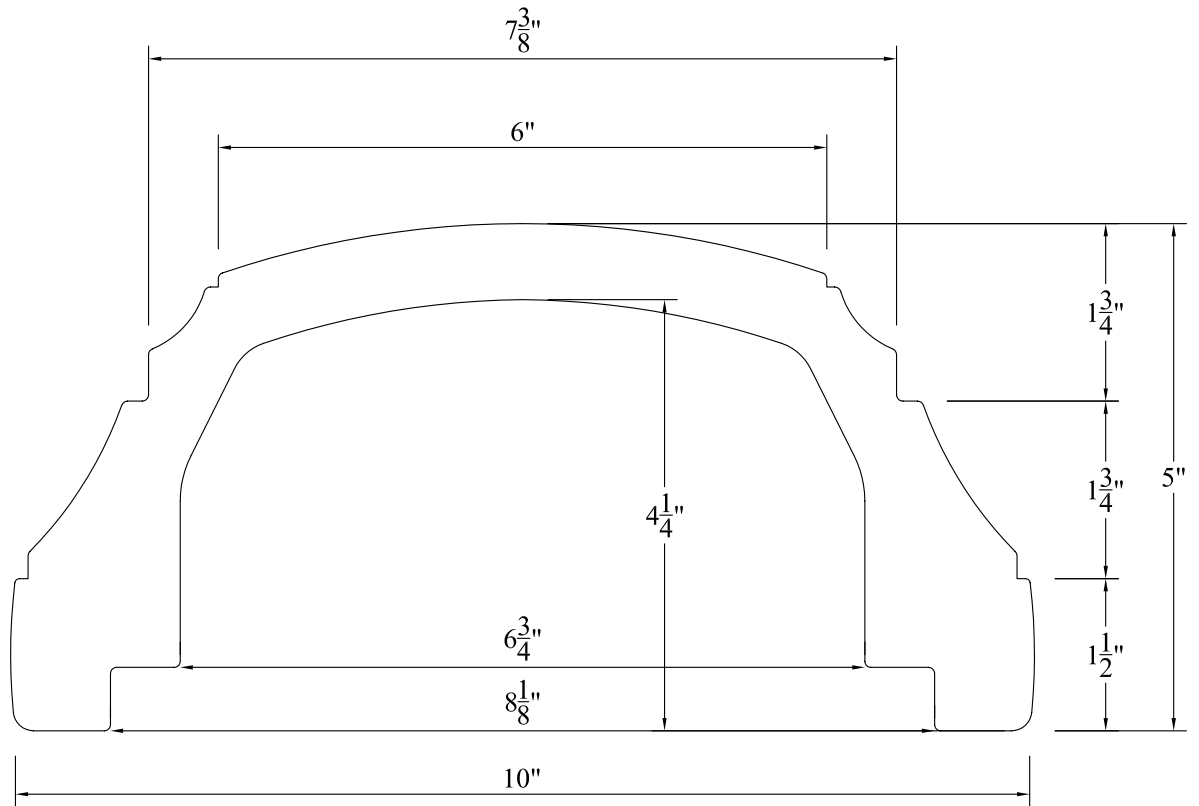

TOP/HAND RAIL

Not To Scale

Product: TOP/HAND RAIL

Recommended Balusters:
Huntington

Item #: RT401