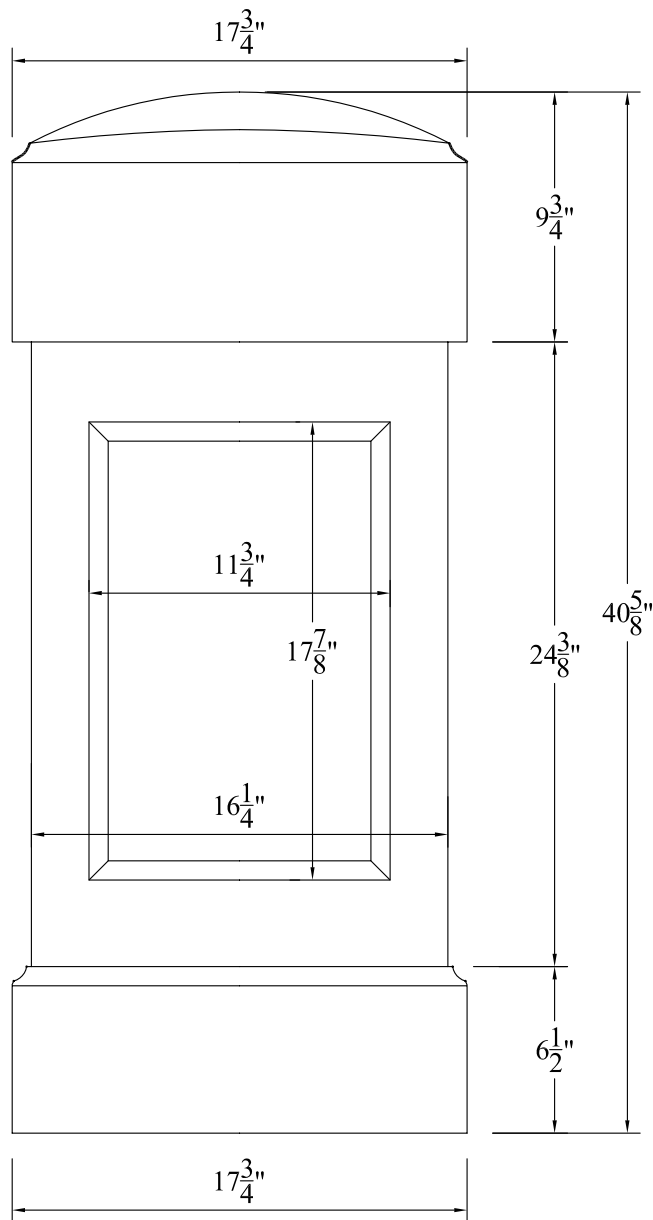

18" RESIDENTIAL POST WITH ROUNDED CAP

Not To Scale

Product: PANELED NEWEL POSTS (Square)
Style: 18" Residential Post With Rounded Cap
Item #: NPR418

Recommended Balusters:
Residential, Huntington, Cambridge
Jefferson, Montreaux