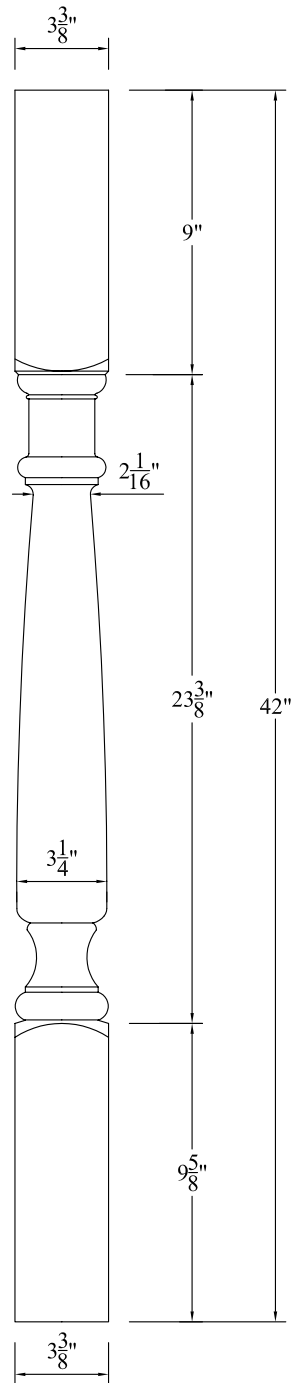

SAVANNAH COMMERCIAL BALUSTER ELEVATION - EXTENDED/STAIR

Not To Scale

Product: BALUSTER (Square)
Style: Savannah Commercial
Item #: SS220-42C

4" Sphere Code spacing: 6" o.c.

Recommended Rails: RT201 & RB205
Recommended Newel Posts: 12" & 45° COMMERCIAL NEWEL POSTS