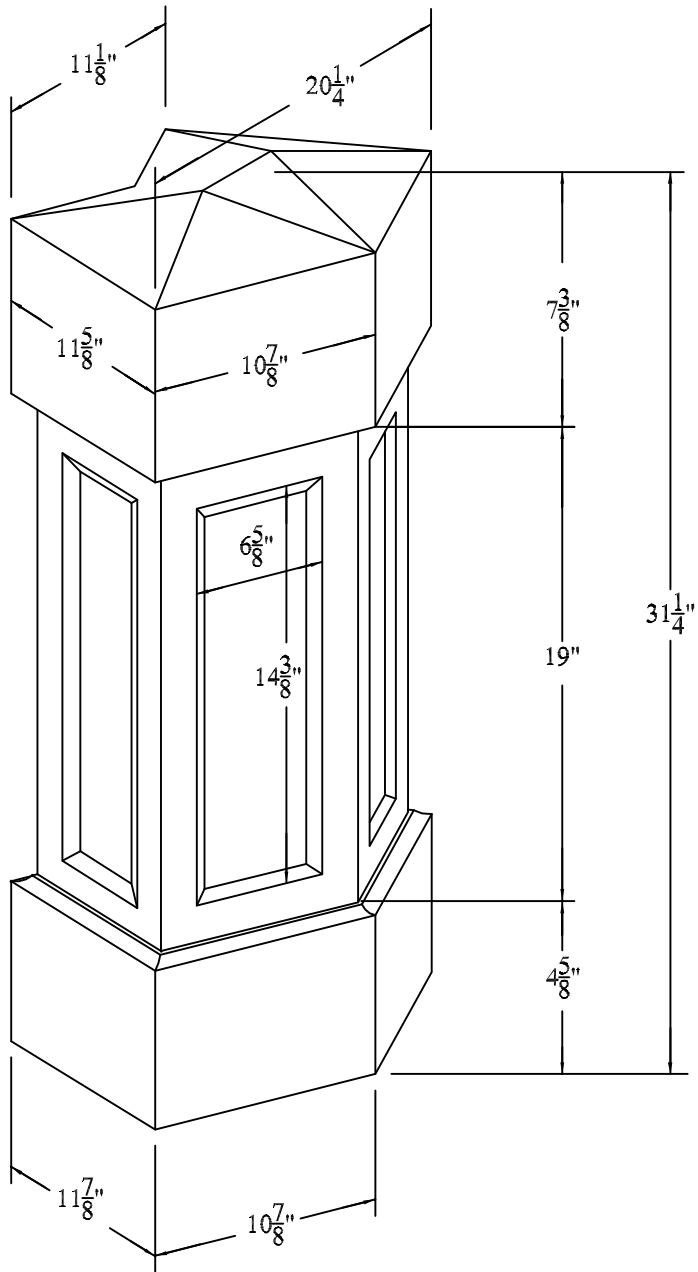

45° ROOFTOP POST WITH PEAKED CAP (22" BALUSTER)

Not To Scale

Product: **PANELED NEWEL POSTS (Square)**
Style: 45° Rooftop Post With Peaked Cap, (22" Baluster)
Item #: NPP45R

Recommended Balusters:
Cambridge 22" & Savannah 22" Rooftop