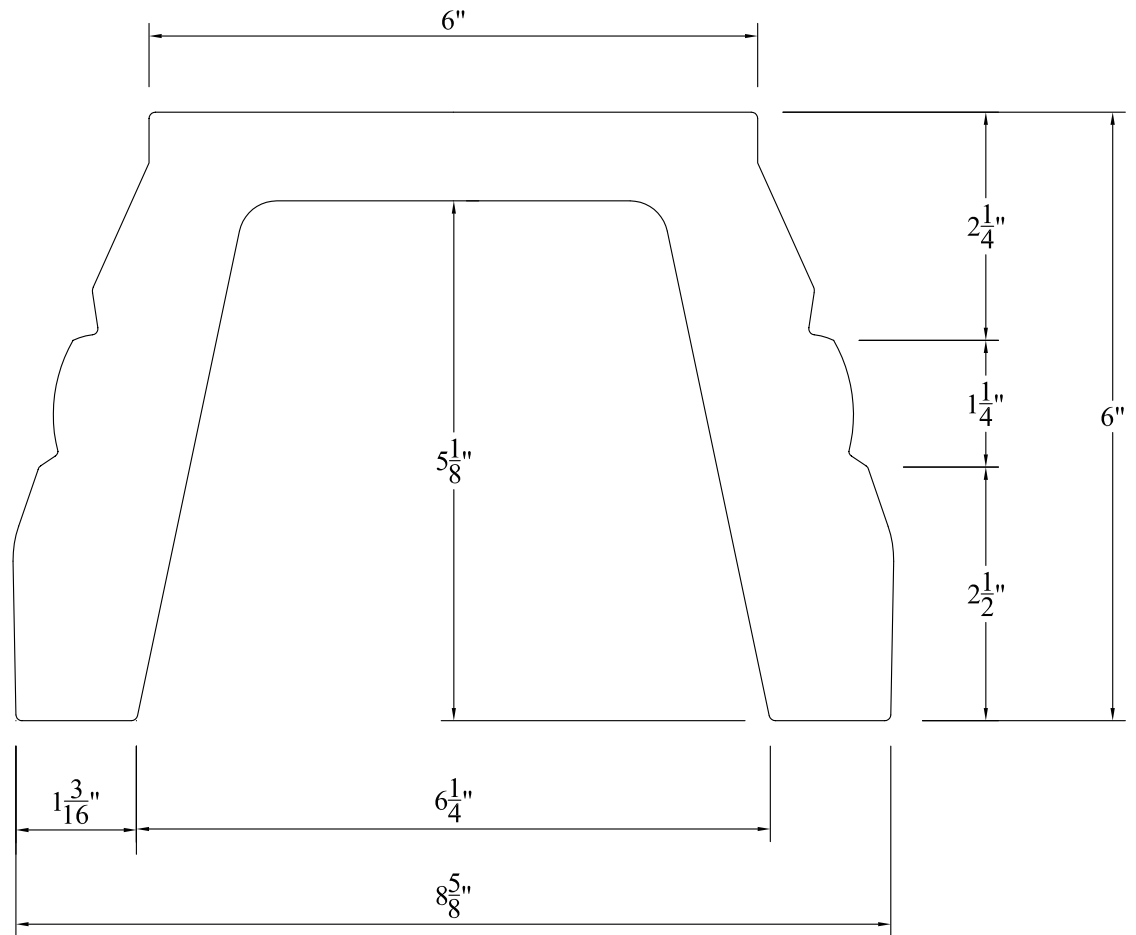

BOTTOM/FOOT RAIL

Not To Scale

Product: BOTTOM/FOOT RAIL

Item #: RB305

Recommended Balusters:
Cambridge, Cambridge Commercial
Cambridge 18" & 22" Roof Top, Jefferson,
Montreaux, Montreaux Commercial