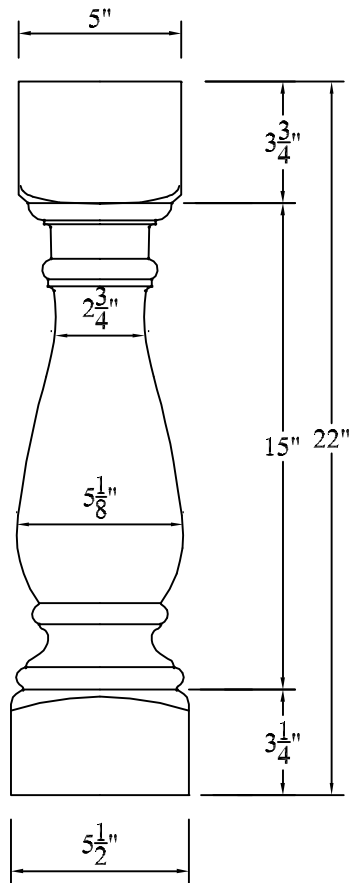

CAMBRIDGE 18" ROOFTOP BALUSTER ELEVATION

Not To Scale

Product: BALUSTER (Square)
Style: Cambridge - 18" Rooftop
Item #: BC510-18

4" Sphere Code spacing: 7-1/8" o.c.

Recommended Rails: RT501 & RB505/RT301 & RB305
Recommended Newel Posts: NPP526, NPR526 & NPF526

CAMBRIDGE 22" ROOFTOP BALUSTER ELEVATION

Not To Scale

Product: BALUSTER (Square)
 Style: Cambridge - 22" Rooftop
 Item #: BC520-22

4" Sphere Code spacing: 6-3/4" o.c.

Recommended Rails: RT501 & RB505/ RT301 & RB305
 Recommended Newel Posts: 12" & 45° ROOFTOP NEWEL POSTS