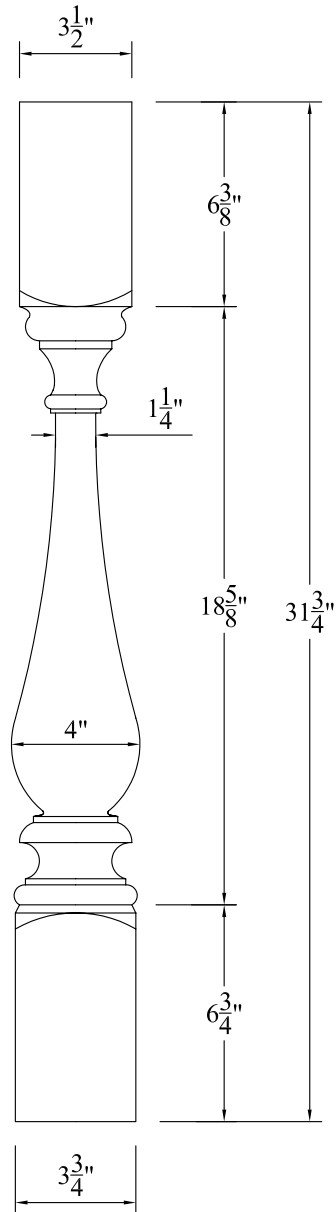

LEXINGTON RESIDENTIAL BALUSTER ELEVATION

Not To Scale

Product: BALUSTER (Square)
Style: Lexington Residential
Item #: SL250-31

4" Sphere Code spacing: 5-1/2" o.c.

Recommended Rails: RT201 & RB205
Recommended Newel Posts: 6", 10", 12" & 45° NEWEL POSTS