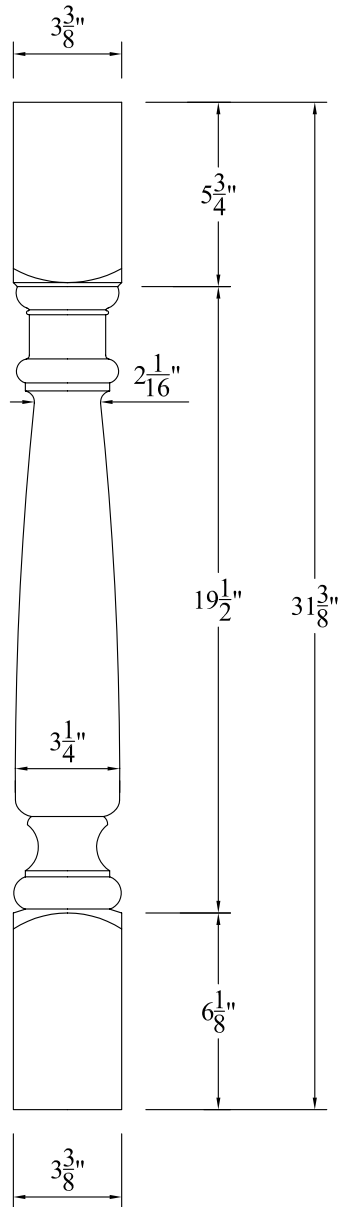

SAVANNAH RESIDENTIAL BALUSTER ELEVATION

Not To Scale

Product: BALUSTER (Square)
Style: Savannah Residential
Item #: SS220-31

4" Sphere Code spacing: 6" o.c.

Recommended Rails: RT201 & RB205
Recommended Newel Posts: 6", 10", 12" & 45° NEWEL POSTS