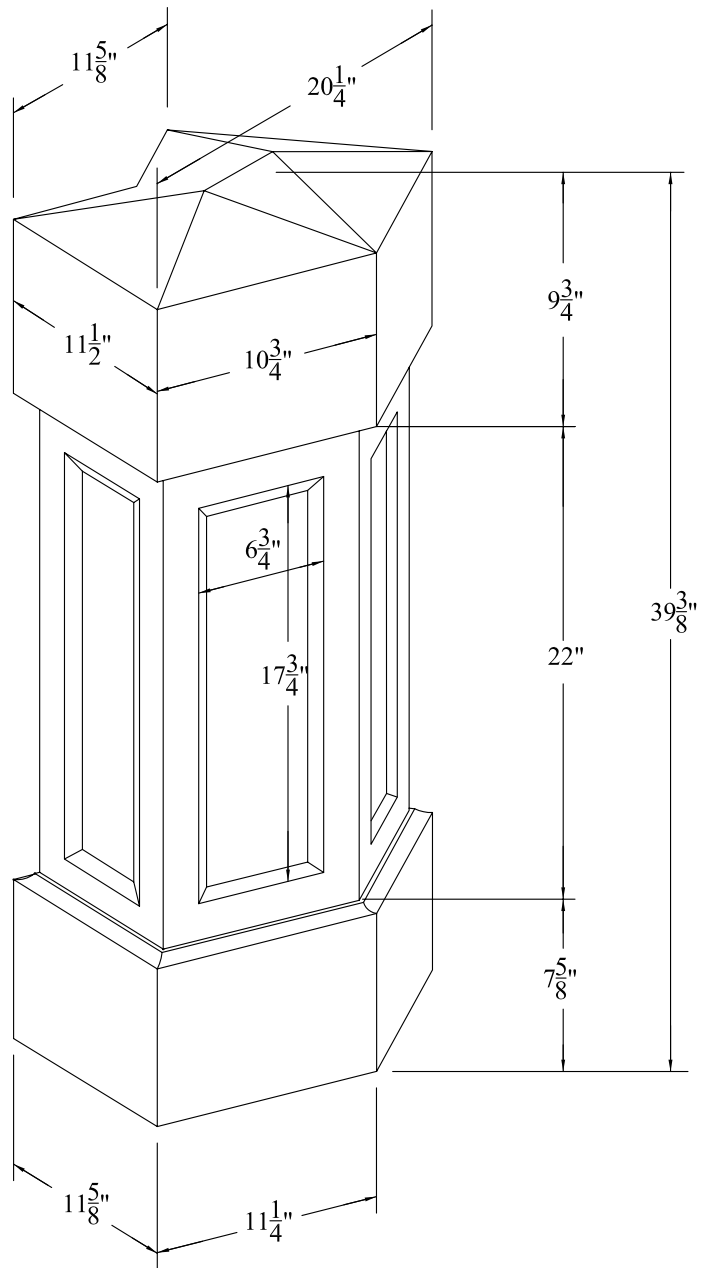

45° RESIDENTIAL POST WITH PEAKED CAP
Not To Scale

Product: paneled Newel Posts (Square)
Style: 45° Residential Post With Peaked Cap
Item #: NPP45

Recommended Balusters:
All Residential Systems