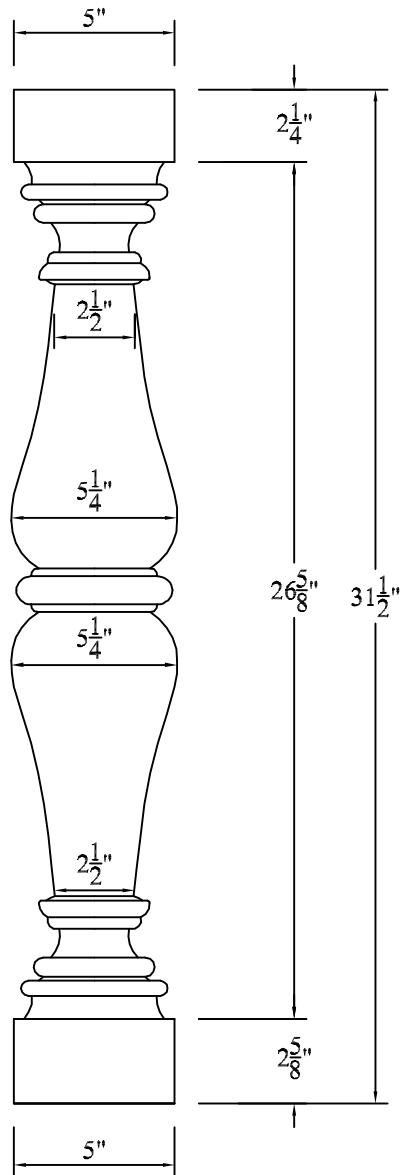

MONTREAUX RESIDENTIAL BALUSTER ELEVATION

Not To Scale

Product: BALUSTER (Square)
Style: Montreaux Residential
Item #: BM120-32

4" Sphere Code spacing: 6-3/4" o.c.

Recommended Rails: RT301 & RB305 / RT501 & RB505
Recommended Newel Posts: 10", 12", 18" & 45° NEWEL POSTS