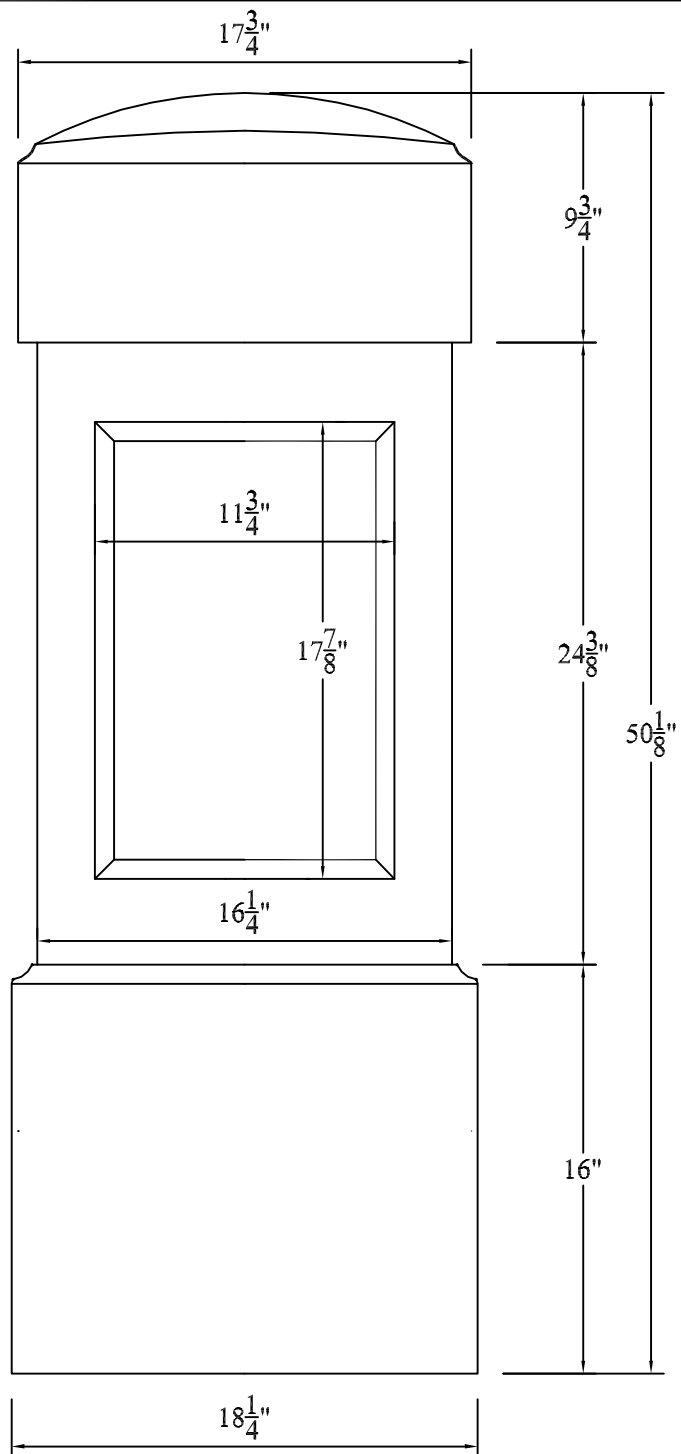

18" RESIDENTIAL POST WITH ROUNDED CAP - EXTENDED/STAIR

Not To Scale

Product: **PANELED NEWEL POSTS (Square)**
Style: 18" Residential Post With Rounded Cap - Extended/Stair
Item #: **NPR418X**

Recommended Balusters:
Residential, Huntington, Cambridge,
Jefferson, Montreaux