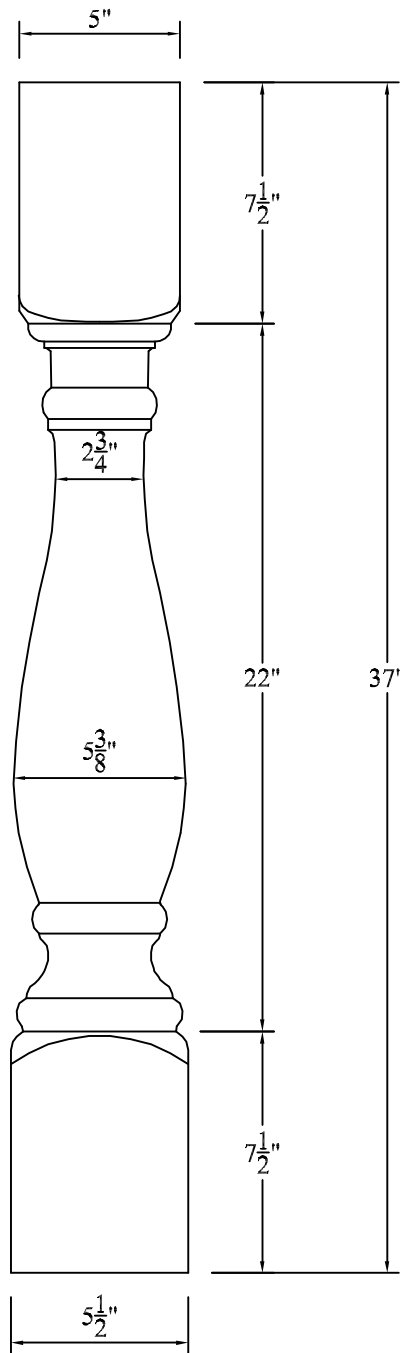

CAMBRIDGE COMMERCIAL BALUSTER ELEVATION

Not To Scale

Product: BALUSTER (Square)
 Style: Cambridge Commercial
 Item #: BC390-31C

4" Sphere Code spacing: 6-1/2" o.c.

Recommended Rails: RT301 & RB305
 Recommended Newel Posts: 12" & 45° COMMERCIAL NEWEL POSTS