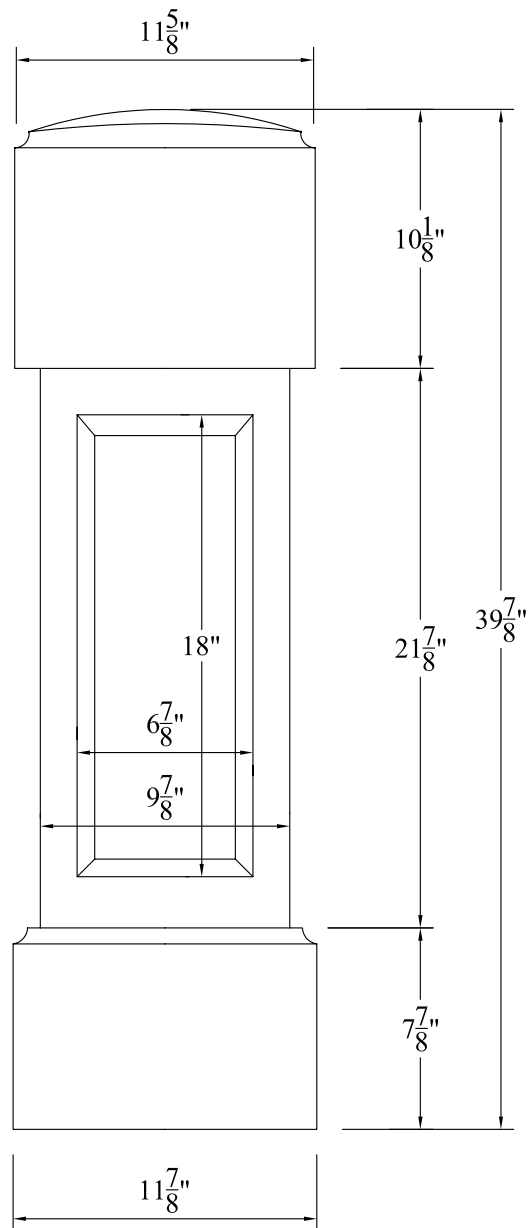

12" RESIDENTIAL POST WITH ROUNDED CAP

Not To Scale

Product: PANELED NEWEL POSTS (Square)
Style: 12" Residential Post With Rounded Cap
Item #: NPR312

Recommended Balusters:
All Residential Systems