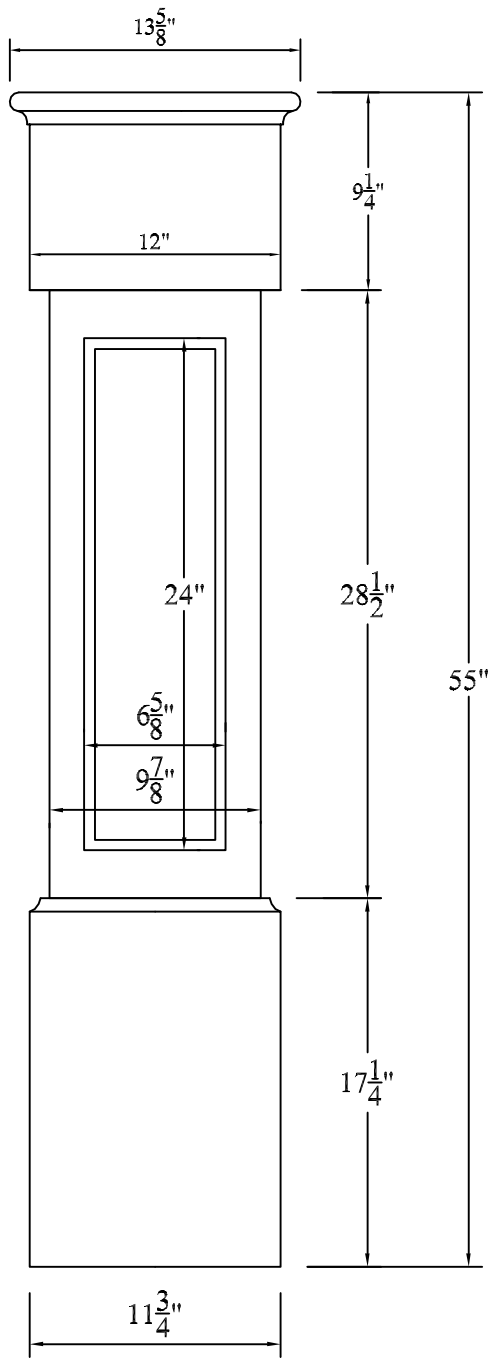

12" COMMERCIAL POST WITH FLAT CAP - EXTENDED/STAIR
Not To Scale

Product: **PANELED NEWEL POSTS (Square)**
Style: 12" Commercial Post With Flat Cap - Extended/Stair
Item #: NPF390-X

Recommended Balusters:
Cambridge Commercial, Savannah
Commercial, Montreaux Commercial