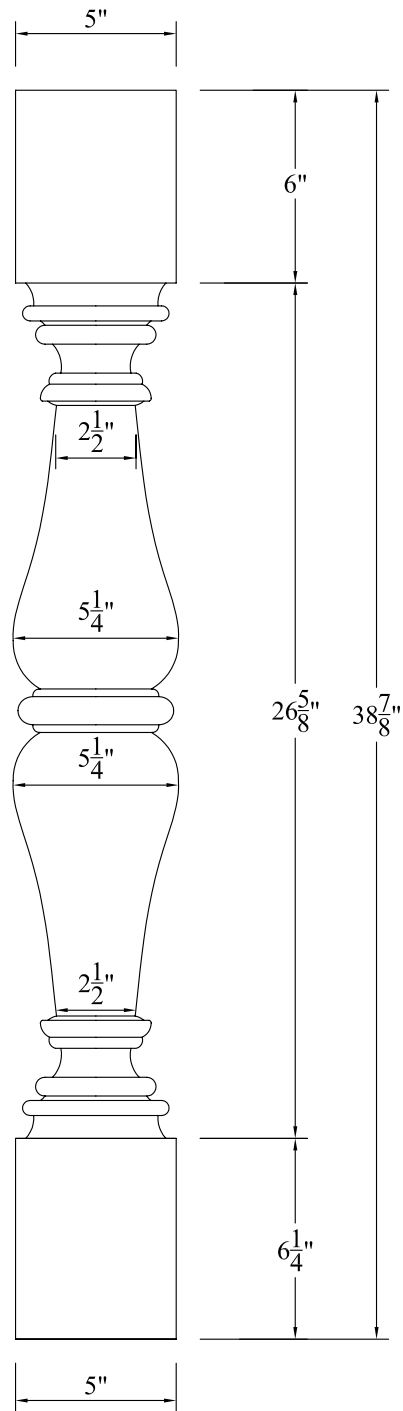

MONTREAU COMMERCIAL BALUSTER ELEVATION - EXTENDED/STAIR

Not To Scale

Product: BALUSTER (Square)

Style: Montreaux Commercial - Extended Stair

Item #: BM120-37C

4" Sphere Code spacing: 6-3/4" o.c.

Recommended Rails: RT301 & RB305

Recommended Newel Posts: 12" & 45° COMMERCIAL NEWEL POSTS