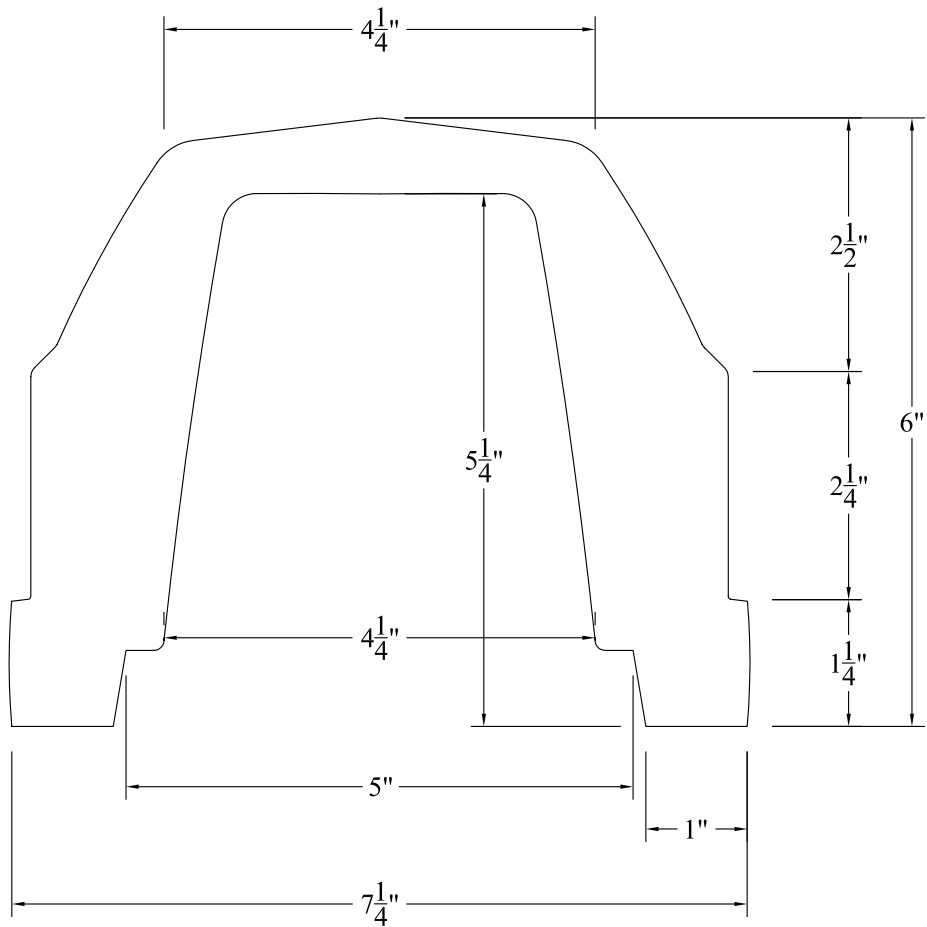

TOP/HAND RAIL

Not To Scale

Product: TOP/HAND RAIL

Item #: RT301

Recommended Balusters:
Cambridge, Cambridge Commercial
Cambridge 18" & 22" Roof Top, Jefferson
Montreaux, Montreaux Commercial