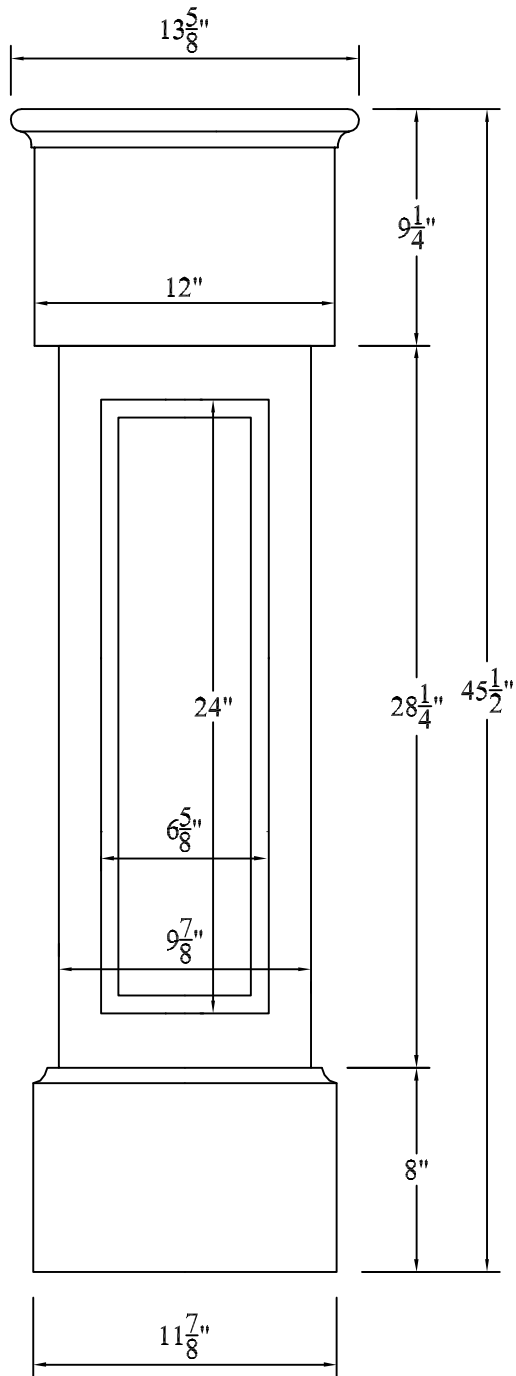

12" COMMERCIAL POST WITH FLAT CAP

Not To Scale

Product: PANELED NEWEL POSTS (Square)
Style: 12" Commercial Post With Flat Cap
Item #: NPF390

Recommended Balusters:
Cambridge Commercial, Savannah
Commercial, Montreaux Commercial