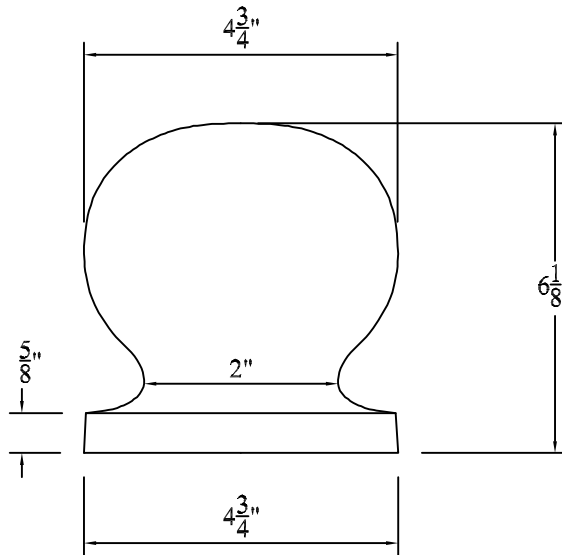

5" BALL TOP
Not To Scale

Product: BALL TOP

Item #: BT-05

Recommended Newel Posts:
6" Flat Newel Posts