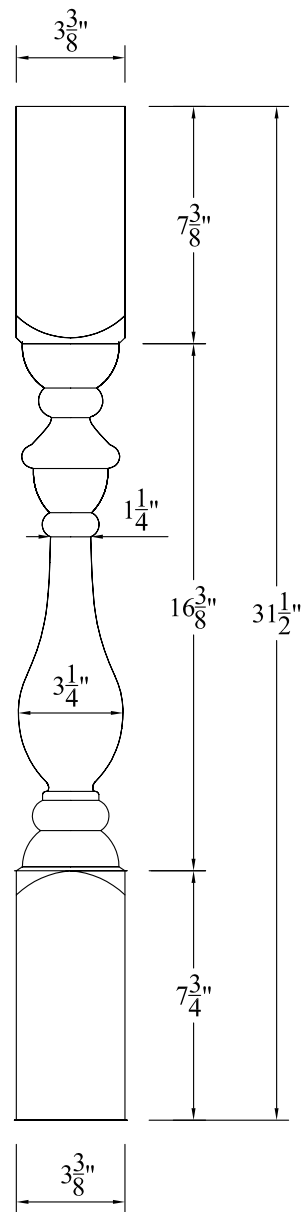

CHARLESTON RESIDENTIAL BALUSTER ELEVATION

Not To Scale

Product: BALUSTER (Square)
Style: Charleston Residential
Item #: SC210-31

4" Sphere Code spacing: 5-1/4" o.c.

Recommended Rails: RT201 & RB205
Recommended Newel Posts: 6", 10", 12" & 45° NEWEL POSTS