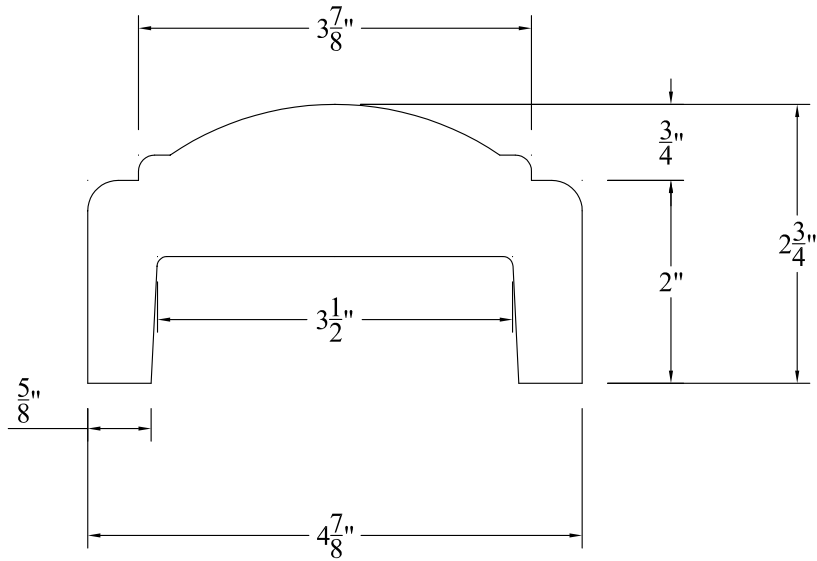

TOP/HAND RAIL

Not To Scale

Product: TOP/HAND RAIL

Item #: RT201

Recommended Balusters:
Charleston, Lexington, Savannah, Savannah
Commercial, Savannah 22" Roof Top