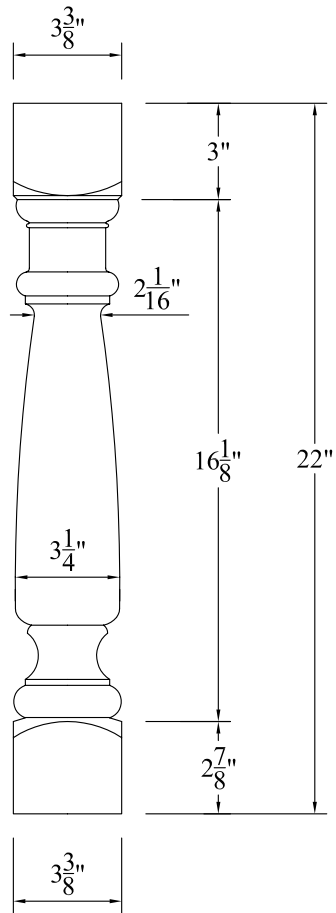

MONTREAU COMMERCIAL BALUSTER ELEVATION - EXTENDED/STAIR

Not To Scale

Product: BALUSTER (Square)

Style: Montreaux Commercial - Extended Stair

Item #: BM120-37C

4" Sphere Code spacing: 6-3/4" o.c.

Recommended Rails: RT301 & RB305

Recommended Newel Posts: 12" & 45° COMMERCIAL NEWEL POSTS

SAVANNAH 22" ROOFTOP BALUSTER ELEVATION

Not To Scale

Product: BALUSTER (Square)
Style: Savannah 22" Rooftop
Item #: SS220-22

4" Sphere Code spacing: 6" o.c.