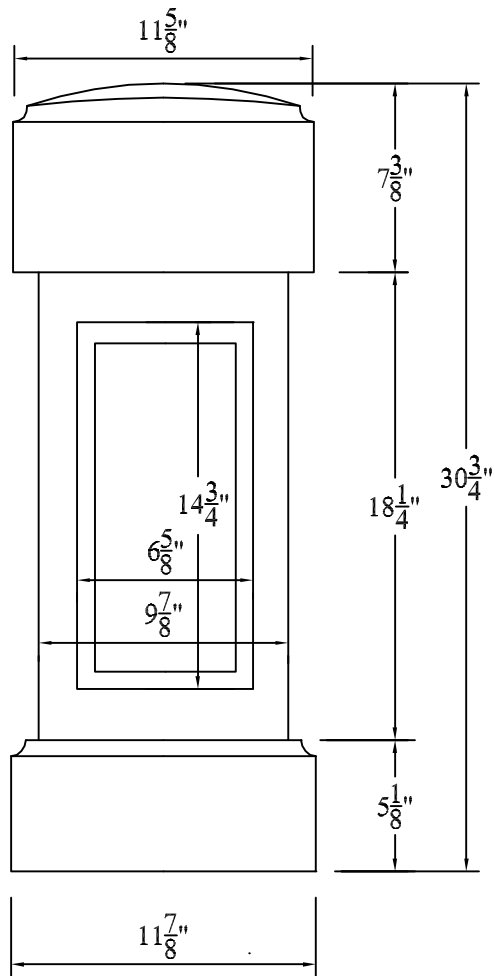

Not To Scale

Product: **PANELED NEWEL POSTS (Square)**
 Style: **45° Rooftop Post With Rounded Cap, (22" Baluster)**
 Item #: **NPR45R**

Recommended Balusters:
Cambridge 22" & Savannah 22" Rooftop

12" ROOFTOP POST WITH ROUNDED CAP (22" BALUSTER)