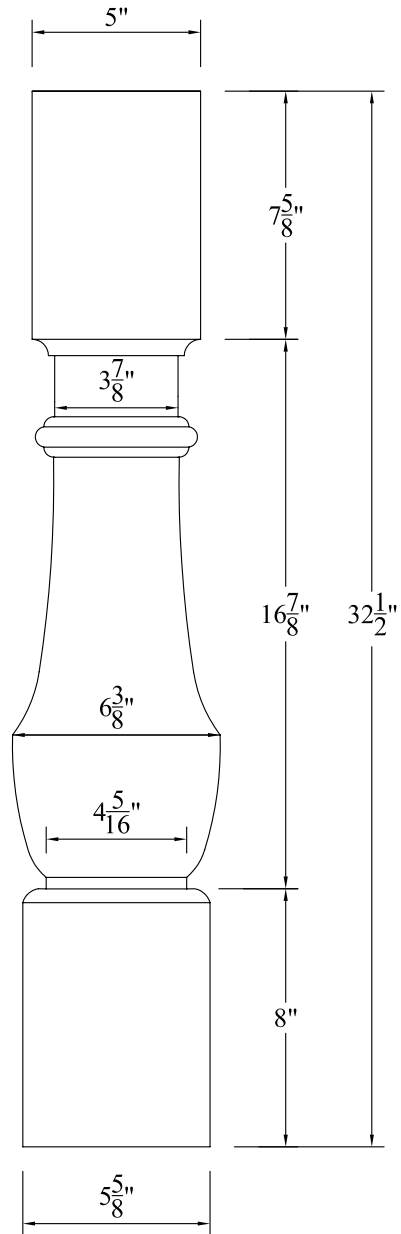

JEFFERSON RESIDENTIAL BALUSTER ELEVATION - EXTENDED/STAIR

Not To Scale

Product: BALUSTER (Square)
Style: Jefferson Residential - Extended/Stair
Item #: BJ20-32

4" Sphere Code spacing: 7-5/8" o.c.

Recommended Rails: RT301 & RB305 / RT501 & RB505
Recommended Newel Posts: 10", 12", 18" & 45° NEWEL POSTS