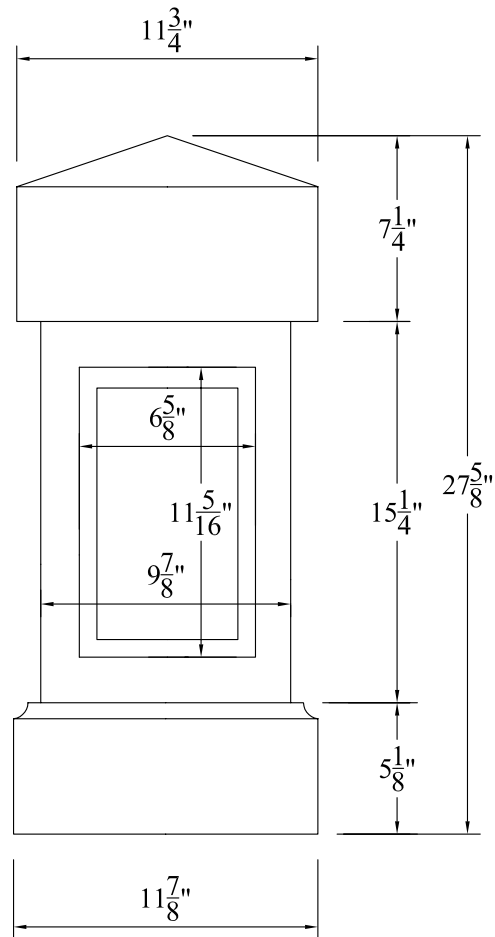

12" ROOFTOP POST WITH PEAKED CAP (18" BALUSTER)

Not To Scale

Product: paneled newel posts (square)

Recommended Balusters:

Style: 12" Rooftop Post With Peaked Cap (18" Baluster) Cambridge 18" Rooftop

Item #: NPP526