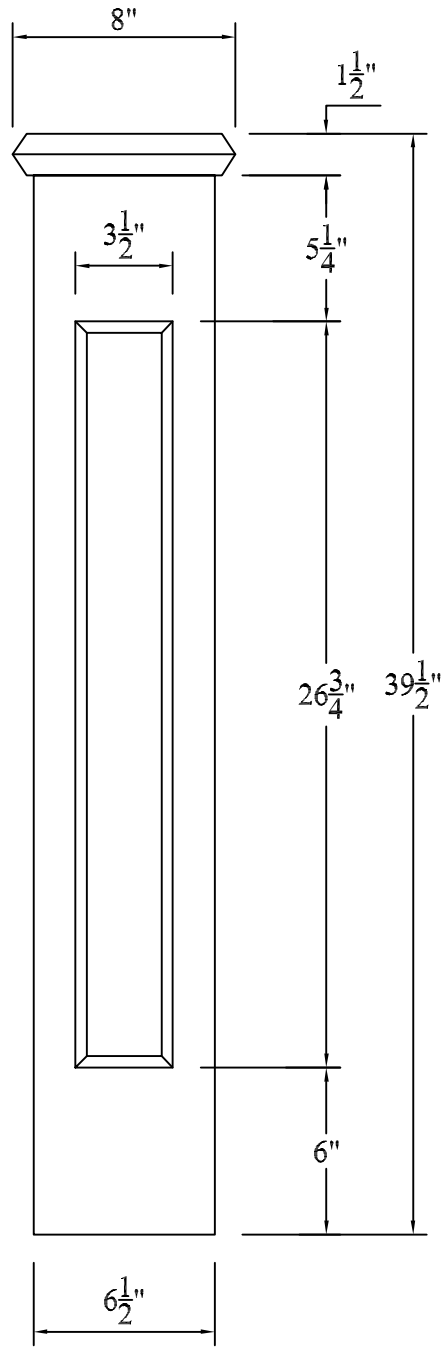

6" RESIDENTIAL POST WITH FLAT CAP

Not To Scale

Product: PANELED NEWEL POSTS (Square)
Style: 6" Residential Post With Flat Cap
Item #: NPF206

Recommended Balusters: Residential
Charleston, Lexington & Savannah