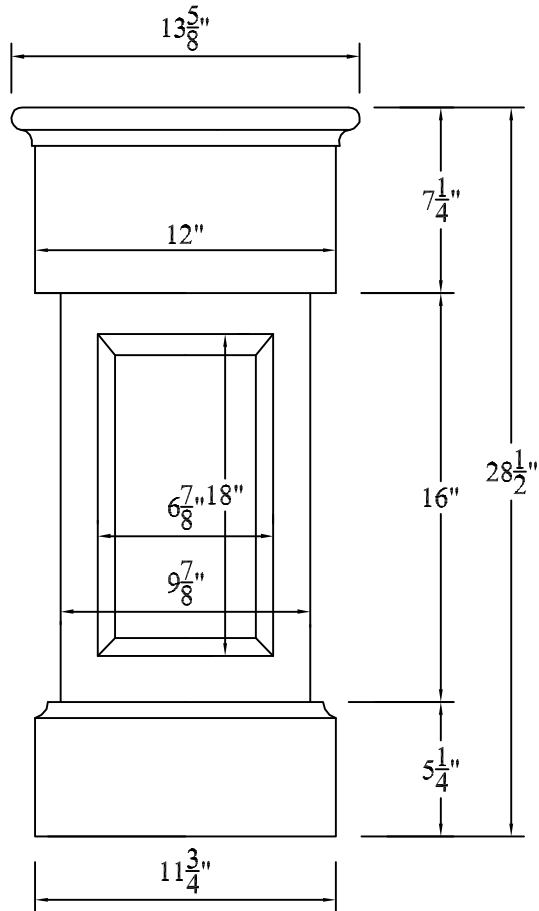

12" ROOFTOP POST WITH FLAT CAP (18" BALUSTER)
Not To Scale

Product: paneled newel posts (square)
Style: 12" rooftop post with flat cap (18" baluster)
Item #: NPF526

Recommended balusters:
18" Cambridge rooftop