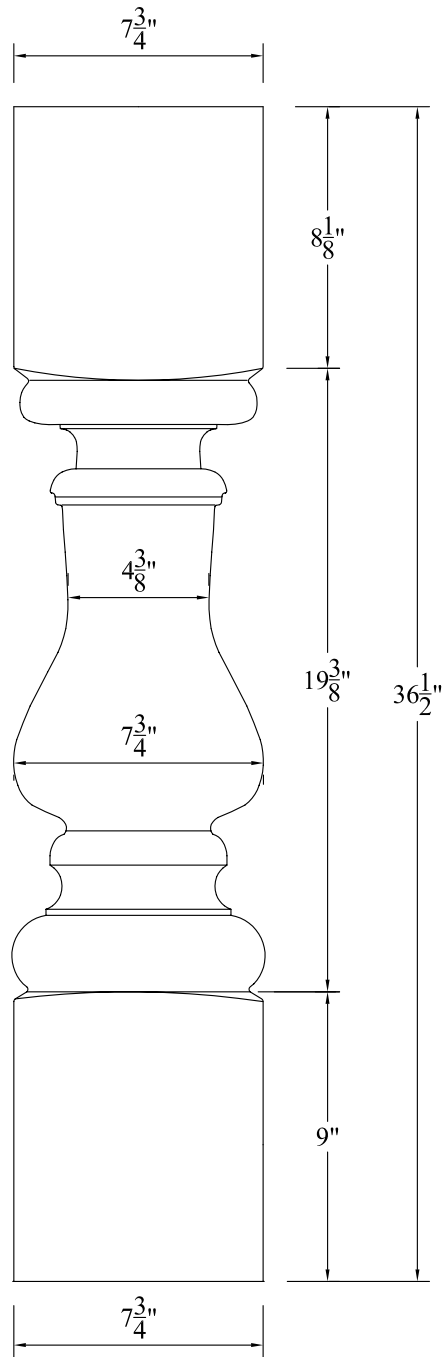

HUNTINGTON RESIDENTIAL BALUSTER ELEVATION - EXTENDED/STAIR

Not To Scale

Product: BALUSTER (Square)
Style: Huntington Residential - Extended/Stair
Item #: BH430-36

4" Sphere Code spacing: 8" o.c.

Recommended Rails: RT401 & RB405
Recommended Newel Posts: 12", 18" & 45° NEWEL POSTS