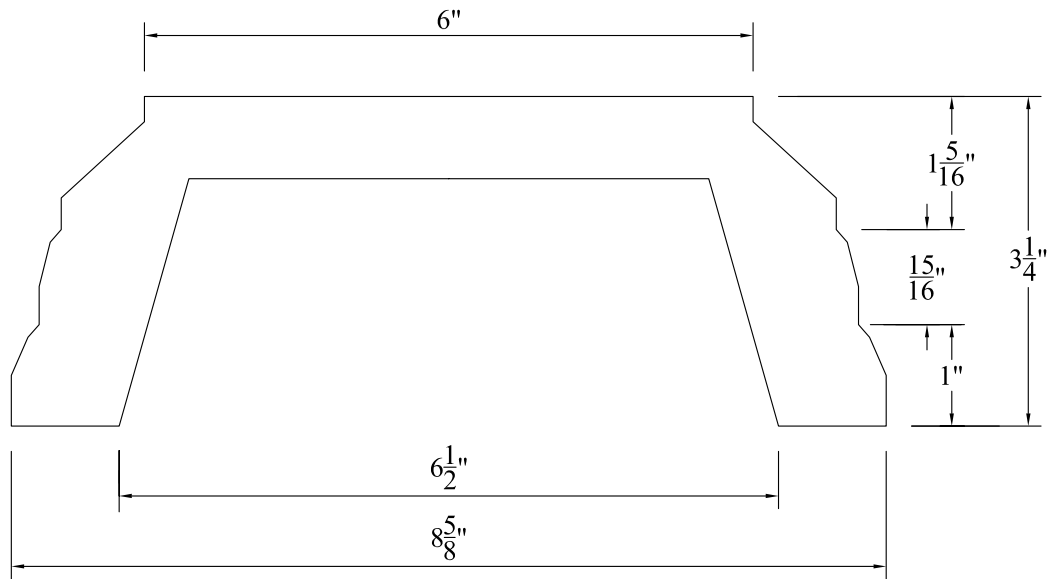

BOTTOM/FOOT RAIL

Not To Scale

Product: BOTTOM/FOOT RAIL

Item #: RB505

Recommended Balusters:
Cambridge, Cambridge 18" & 22" Roof Top,
Jefferson, Montreux