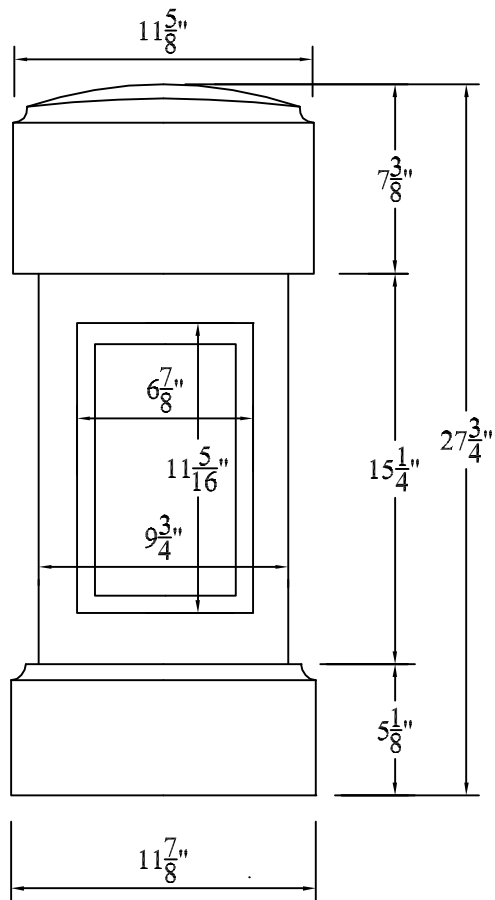

12" ROOFTOP POST WITH ROUNDED CAP (18" BALUSTER)

Not To Scale

Product: **PANELED NEWEL POSTS (Square)**
Style: **12" Rooftop Post With Rounded Cap (18" Baluster)**
Item #: **NPR526**

Recommended Balusters:
Cambridge 18" Rooftop