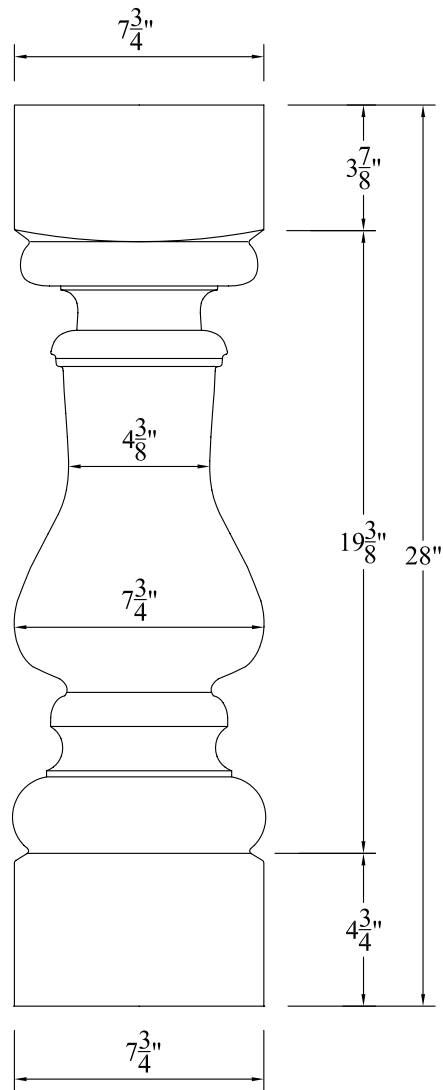

CAMBRIDGE COMMERCIAL BALUSTER ELEVATION

Not To Scale

Product: BALUSTER (Square)
 Style: Cambridge Commercial
 Item #: BC390-31C

4" Sphere Code spacing: 6-1/2" o.c.

Recommended Rails: RT301 & RB305
 Recommended Newel Posts: 12" & 45° COMMERCIAL NEWEL POSTS

CAMBRIDGE COMMERCIAL BALUSTER ELEVATION - EXTENDED/STAIR

Not To Scale

Product: BALUSTER (Square)
 Style: Cambridge Commercial - Extended/Stair
 Item #: BC390-37C

4" Sphere Code spacing: 6-1/2" o.c.

Recommended Rails: RT301 & RB305
 Recommended Newel Posts: 12" & 45° COMMERCIAL NEWEL POSTS