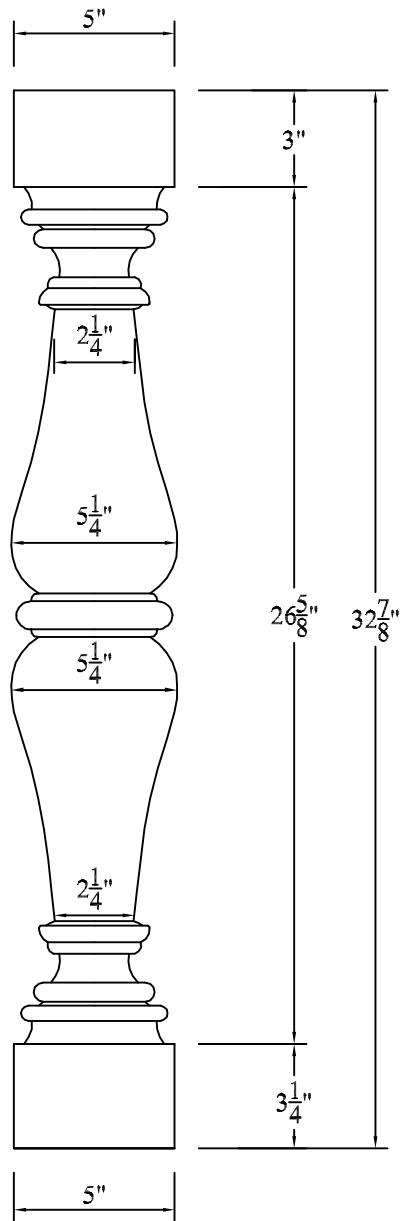

MONTREAUX COMMERCIAL BALUSTER ELEVATION

Not To Scale

Product: BALUSTER (Square)
Style: Montreaux Commercial
Item #: BM120-32C

4" Sphere Code spacing: 6-3/4" o.c.

Recommended Rails: RT301 & RB305
Recommended Newel Posts: 12" & 45° COMMERCIAL NEWEL POSTS