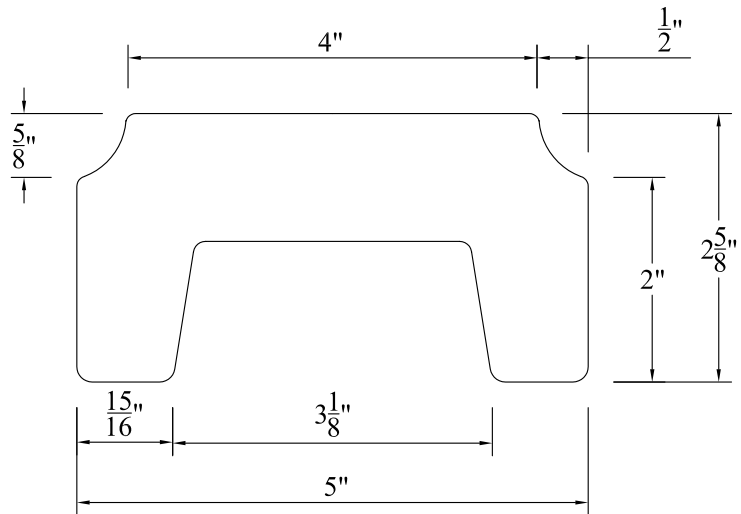

BOTTOM/FOOT RAIL

Not To Scale

Product: BOTTOM/FOOT RAIL

Item #: RB205

Recommended Balusters:
Charleston, Lexington, Savannah, Savannah
Commercial, Savannah 22" Roof Top