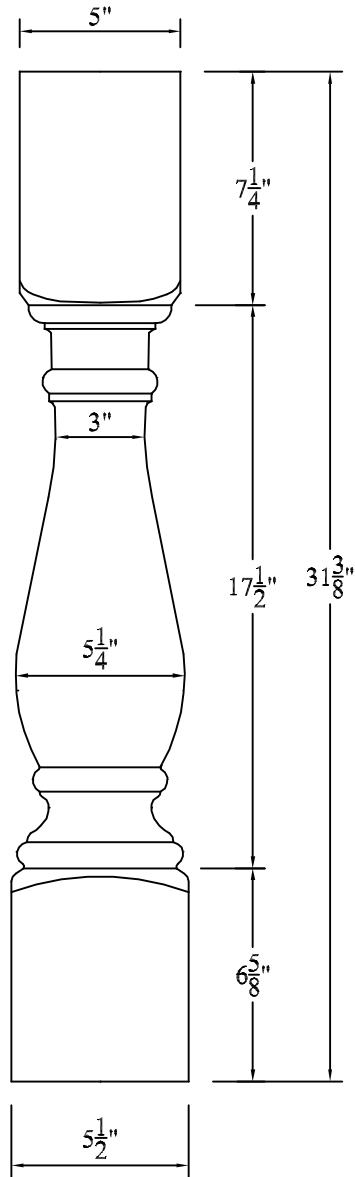

CAMBRIDGE RESIDENTIAL BALUSTER ELEVATION - EXTENDED/STAIR

Not To Scale

Product: BALUSTER (Square)
Style: Cambridge Residential - Extended/Stair
Item #: BC340-31

4" Sphere Code spacing: 6-3/4" o.c.

Recommended Rails: RT301 & RB305 / RT501 & RB505
Recommended Newel Posts: 10", 12", 18" & 45° NEWEL POSTS