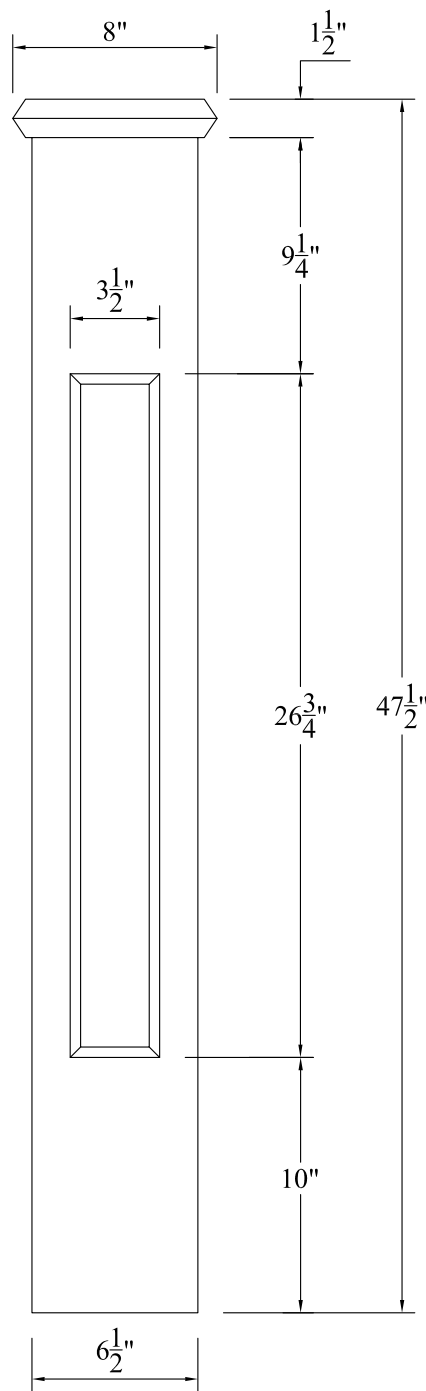

6" RESIDENTIAL POST WITH FLAT CAP - EXTENDED/STAIR

Not To Scale

Product: **PANELED NEWEL POSTS (Square)**
Style: **6" Residential Post With Flat Cap - Extended/Stair**
Item #: **NPF206-X**

Recommended Balusters: Residential
Charleston, Lexington & Savannah