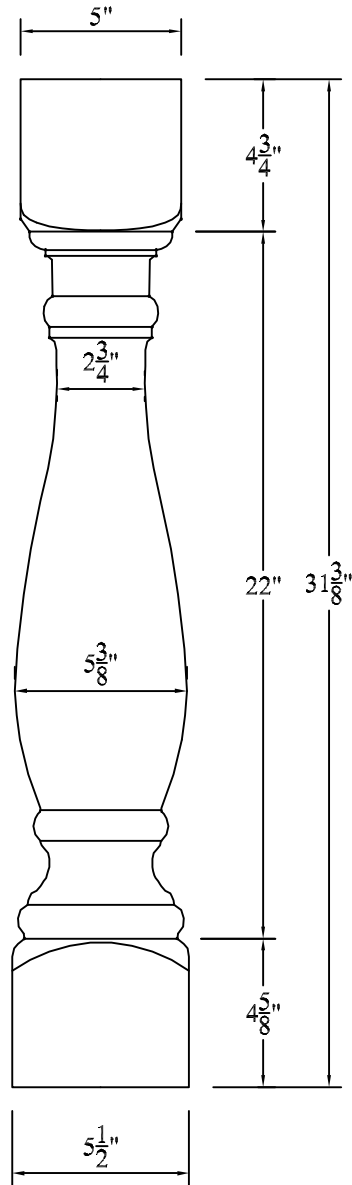

CAMBRIDGE COMMERCIAL BALUSTER ELEVATION

Not To Scale

Product: BALUSTER (Square)
Style: Cambridge Commercial
Item #: BC390-31C

4" Sphere Code spacing: 6-1/2" o.c.

Recommended Rails: RT301 & RB305
Recommended Newel Posts: 12" & 45° COMMERCIAL NEWEL POSTS