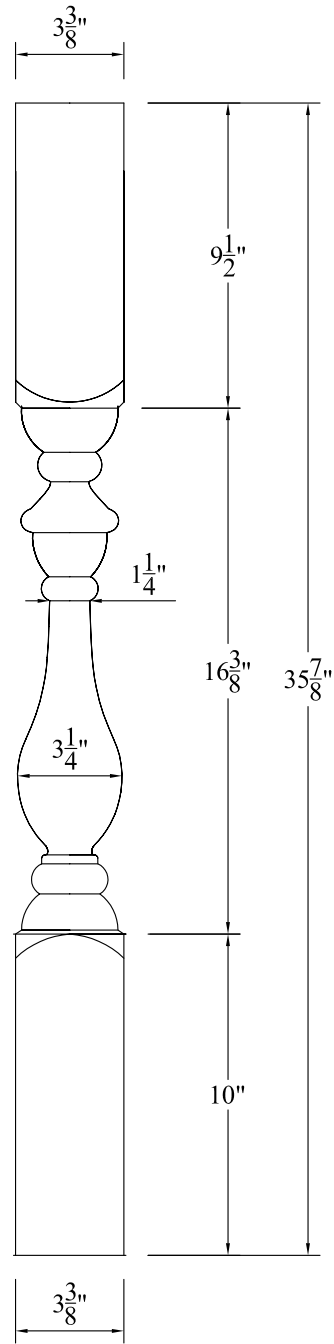

CHARLESTON RESIDENTIAL BALUSTER ELEVATION - EXTENDED/STAIR

Not To Scale

Product: BALUSTER (Square)
Style: Charleston Residential - Extended/Stair
Item #: SC210-35

4" Sphere Code spacing: 5-1/4" o.c.

Recommended Rails: RT201 & RB205
Recommended Newel Posts: 6", 10", 12" & 45° NEWEL POSTS