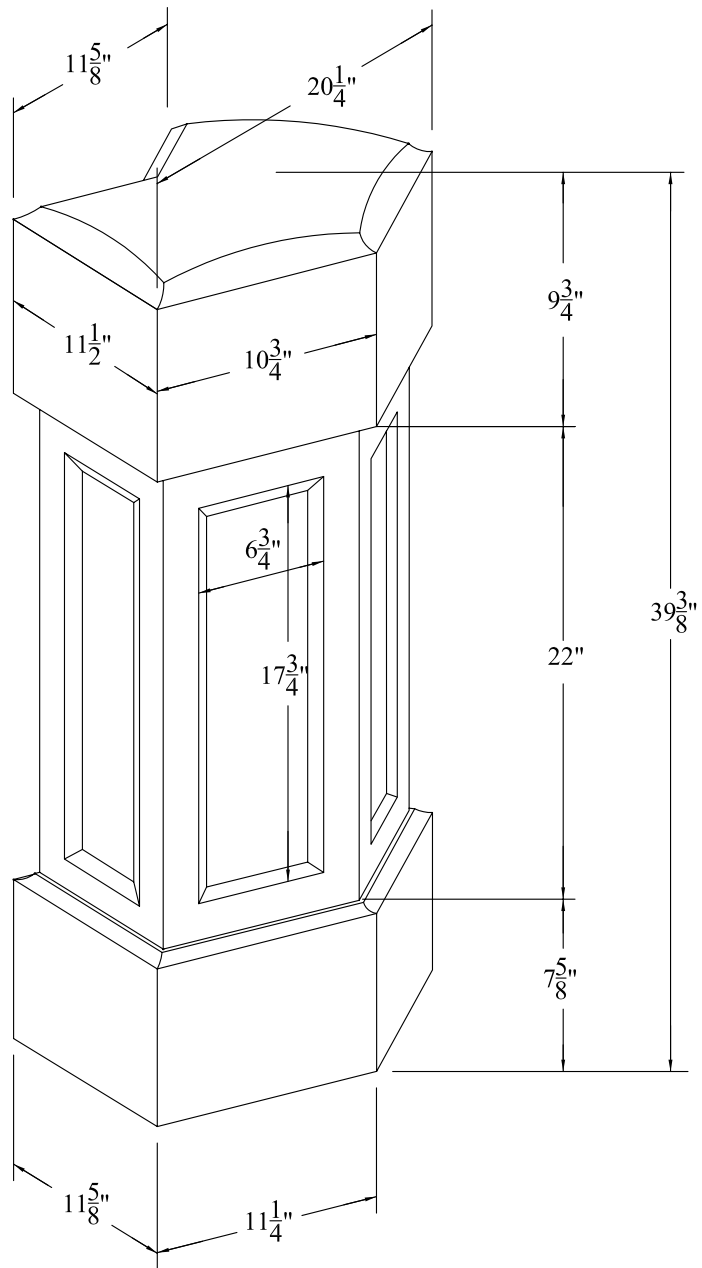

45° RESIDENTIAL POST WITH ROUNDED CAP

Not To Scale

Product: paneled Newel Posts (Square)
Style: 45° Residential Post With Rounded Cap
Item #: NPR45

Recommended Balusters:
All Residential Systems