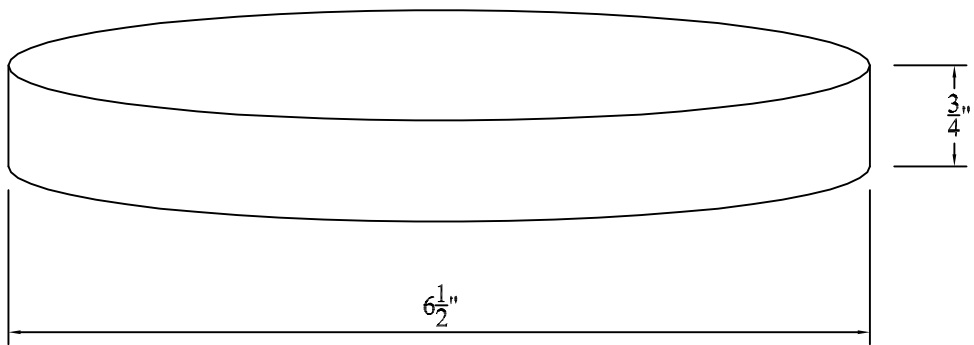

Product: TOP/HAND RAIL

Item #: RT501

Recommended Balusters:
 Cambridge, Cambridge 18" & 22" Roof Top,
 Jefferson, Montreaux

BOTTOM/FOOT RAIL

Not To Scale

Product: BOTTOM/FOOT RAIL

Item #: RB505

Recommended Balusters:
 Cambridge, Cambridge 18" & 22" Roof Top,
 Jefferson, Montreux