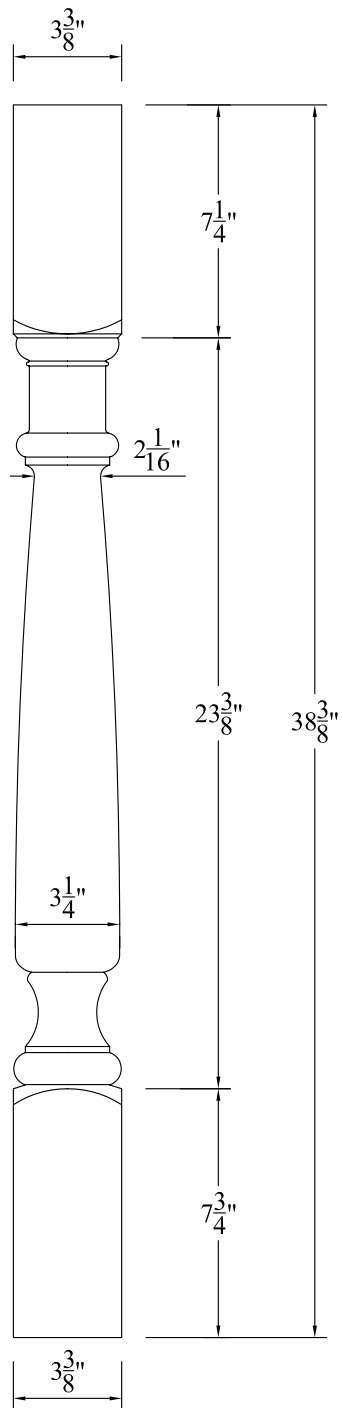

SAVANNAH COMMERCIAL BALUSTER ELEVATION

Not To Scale

Product: BALUSTER (Square)
Style: Savannah Commercial
Item #: SS220-38C

4" Sphere Code spacing: 6" o.c.

Recommended Rails: RT201 & RB205
Recommended Newel Posts: 12" & 45° COMMERCIAL NEWEL POSTS