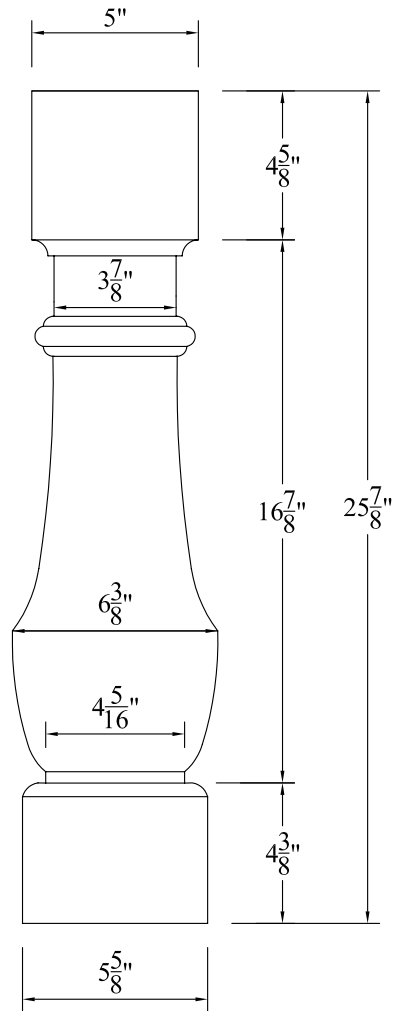

JEFFERSON RESIDENTIAL BALUSTER ELEVATION

Not To Scale

Product: BALUSTER (Square)
Style: Jefferson Residential
Item #: BJ620-26

4" Sphere Code spacing: 7-5/8" o.c.

Recommended Rails: RT301 & RB305 / RT501 & RB505
Recommended Newel Posts: 10", 12", 18" & 45° NEWEL POSTS