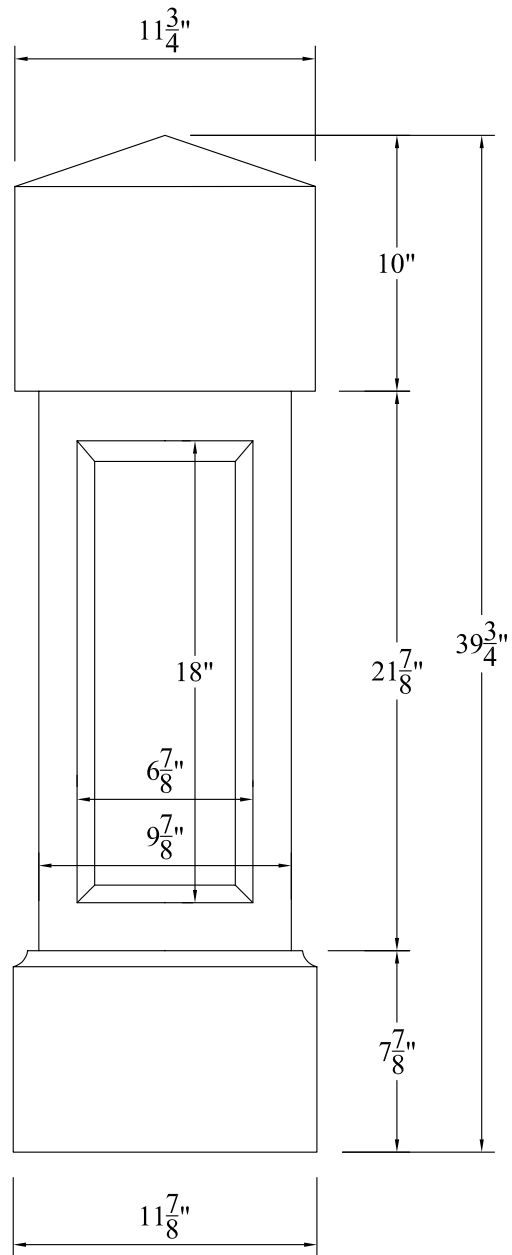

12" RESIDENTIAL POST WITH PEAKED CAP

Not To Scale

Product: PANELED NEWEL POSTS (Square)
Style: 12" Residential Post With Peaked Cap
Item #: NPP312

Recommended Balusters:
All Residential Systems