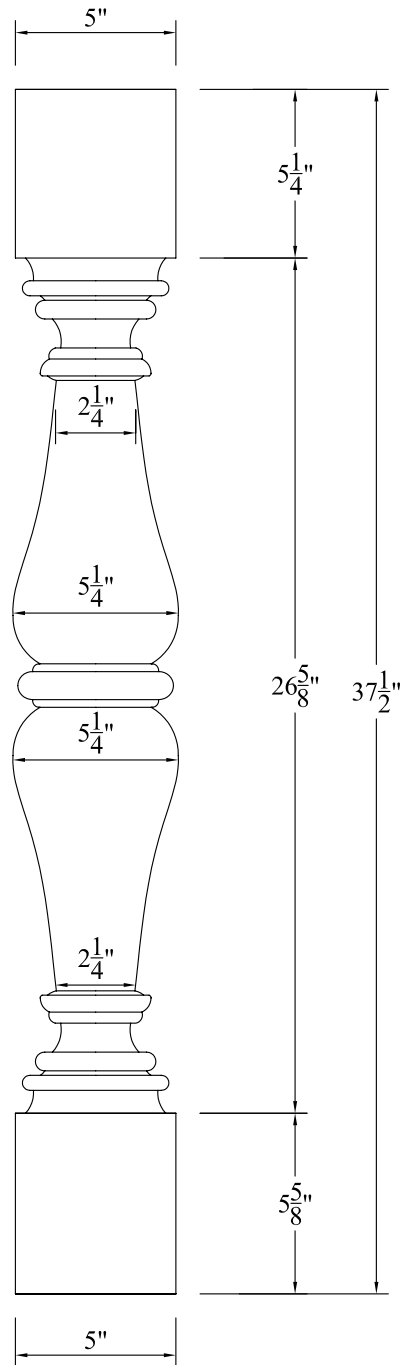

MONTREAUX RESIDENTIAL BALUSTER ELEVATION - EXTENDED/STAIR

Not To Scale

Product: BALUSTER (Square)
Style: Montreaux Residential - Extended Stair
Item #: BM120-32X

4" Sphere Code spacing: 6-3/4" o.c.

Recommended Rails: RT301 & RB305 / RT501 & RB505
Recommended Newel Posts: 10", 12", 18" & 45° NEWEL POSTS