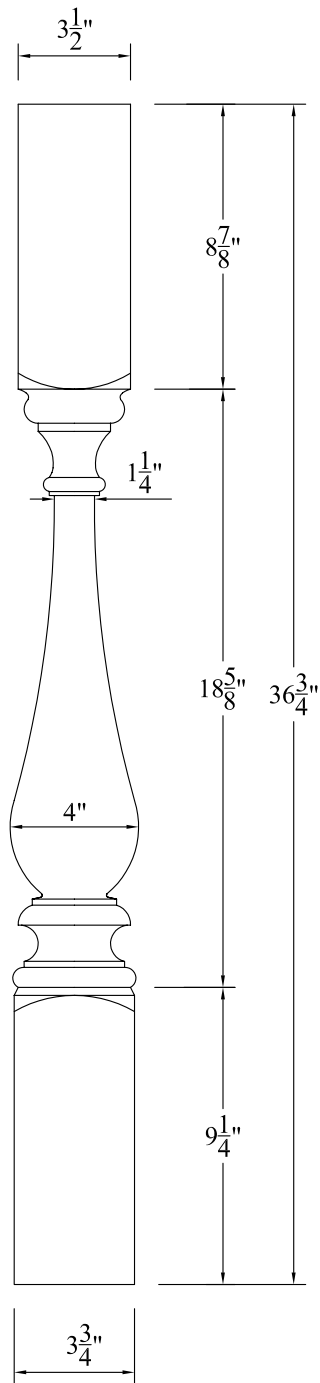

LEXINGTON RESIDENTIAL BALUSTER ELEVATION - EXTENDED/STAIR

Not To Scale

Product: BALUSTER (Square)
Style: Lexington Residential - Extended/Stair
Item #: SL250-36

4" Sphere Code spacing: 5-1/2" o.c.

Recommended Rails: RT201 & RB205
Recommended Newel Posts: 6", 10", 12" & 45° NEWEL POSTS