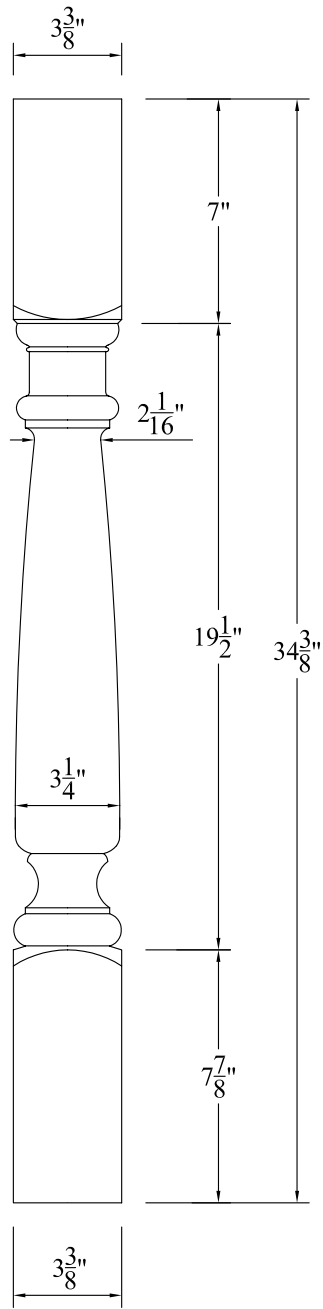

SAVANNAH RESIDENTIAL BALUSTER ELEVATION - EXTENDED/STAIR

Not To Scale

Product: BALUSTER (Square)
Style: Savannah Residential - Extended/Stair
Item #: SS220-34

4" Sphere Code spacing: 6" o.c.

Recommended Rails: RT201 & RB205
Recommended Newel Posts: 6", 10", 12" & 45° NEWEL POSTS