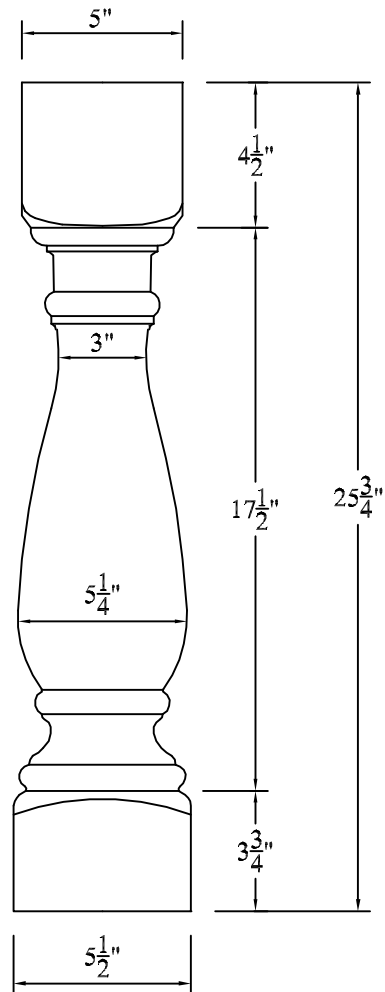

CAMBRIDGE 18" ROOFTOP BALUSTER ELEVATION

Not To Scale

Product: BALUSTER (Square)
Style: Cambridge - 18" Rooftop
Item #: BC510-18

4" Sphere Code spacing: 7-1/8" o.c.

Recommended Rails: RT501 & RB505/RT301 & RB305
Recommended Newel Posts: NPP526, NPR526 & NPF526

CAMBRIDGE 22" ROOFTOP BALUSTER ELEVATION

Not To Scale

Product: BALUSTER (Square)
 Style: Cambridge - 22" Rooftop
 Item #: BC520-22

4" Sphere Code spacing: 6-3/4" o.c.

Recommended Rails: RT501 & RB505/ RT301 & RB305
 Recommended Newel Posts: 12" & 45° ROOFTOP NEWEL POSTS