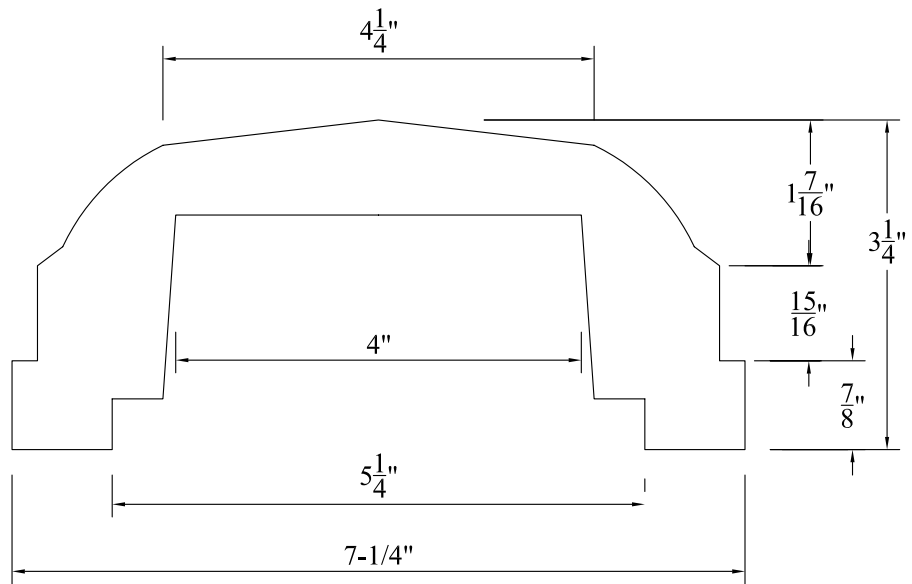

TOP/HAND RAIL

Not To Scale

Product: TOP/HAND RAIL

Item #: RT501

Recommended Balusters:
Cambridge, Cambridge 18" & 22" Roof Top,
Jefferson, Montreaux