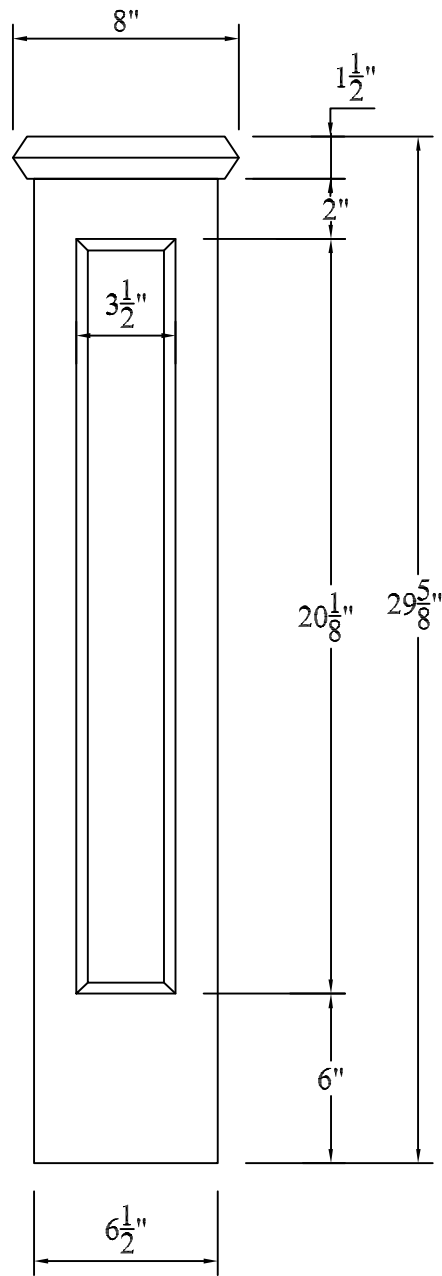

6" ROOFTOP POST WITH FLAT CAP (22" BALUSTER)

Not To Scale

Product: PANELED NEWEL POSTS (Square)
Style: 6" Rooftop Post With Flat Cap (22" Baluster)
Item #: NPF406

Recommended Balusters:
Savannah 22" Rooftop