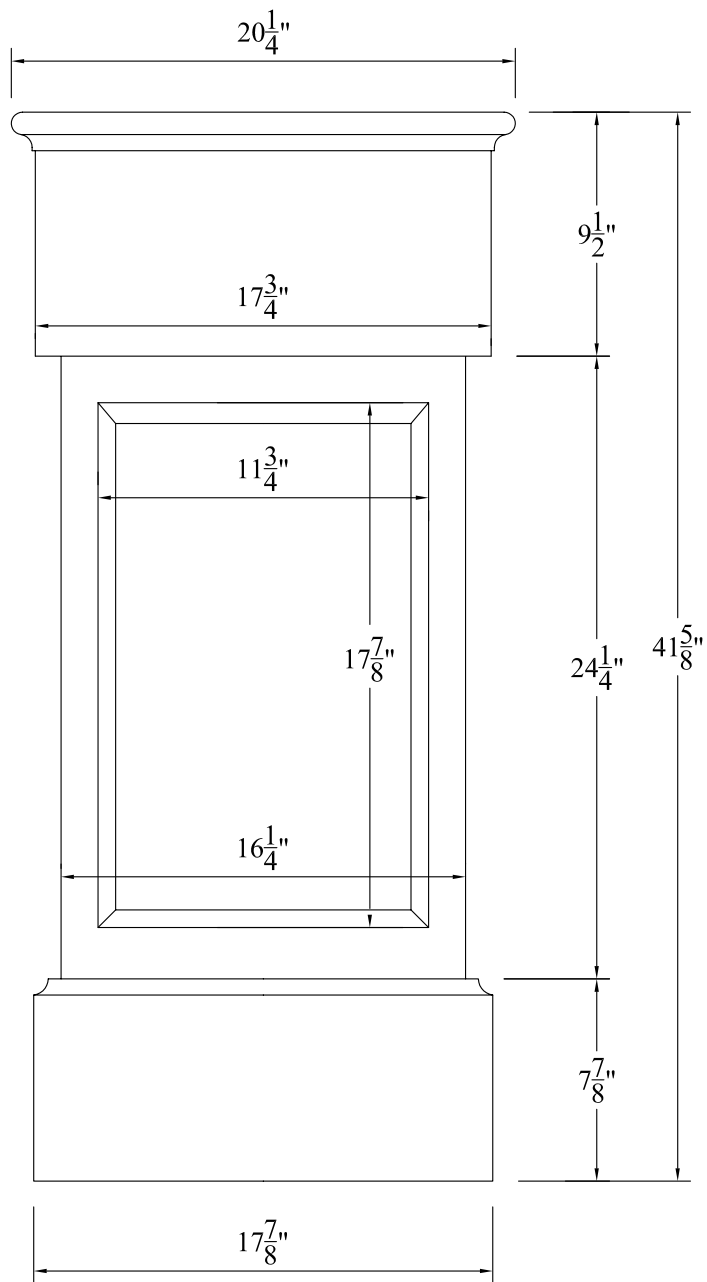

18" RESIDENTIAL POST WITH FLAT CAP

Not To Scale

Product: PANELED NEWEL POSTS (Square)
Style: 18" Residential Post With Flat Cap
Item #: NPF418

Recommended Balusters:
Residential, Huntington, Cambridge,
Jefferson, Montreaux