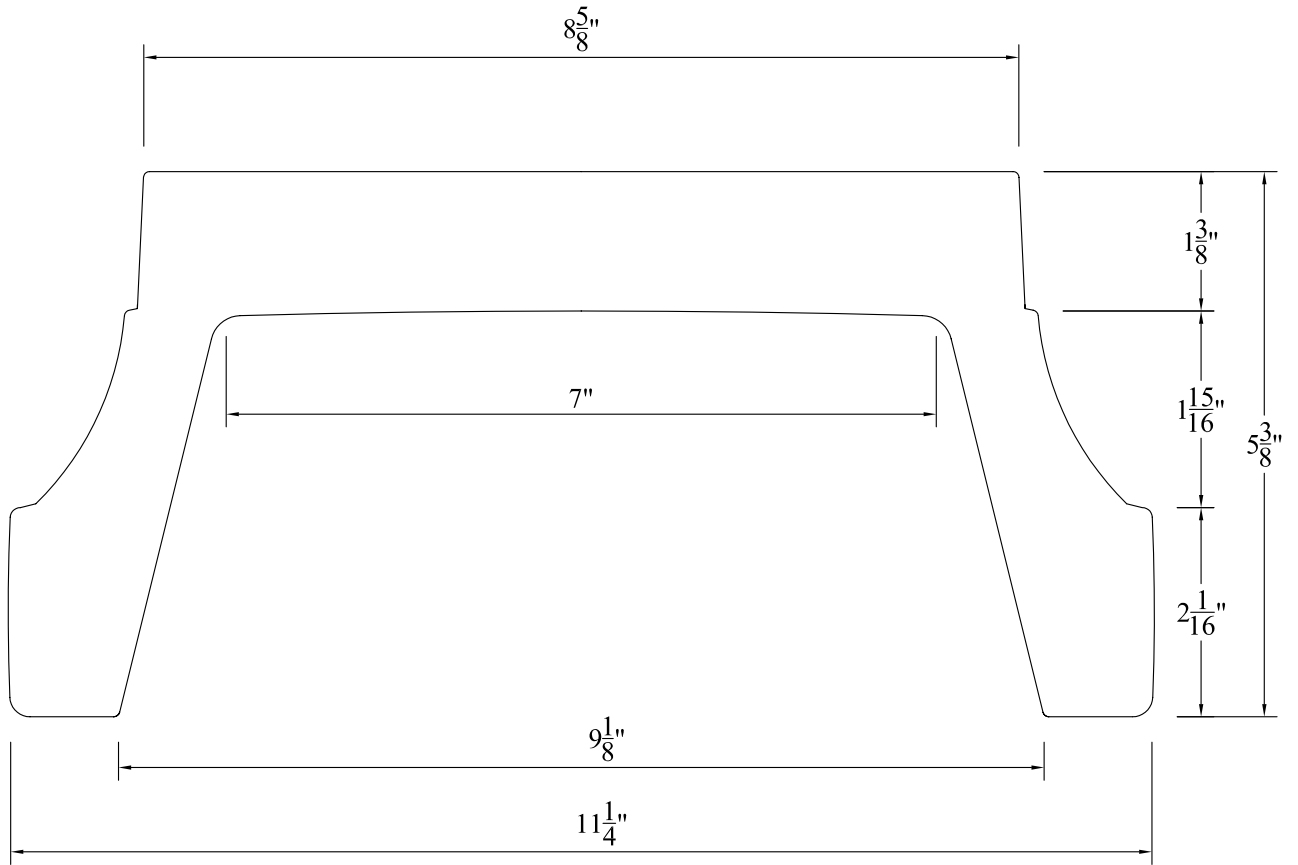

BOTTOM/FOOT RAIL

Not To Scale

Product: BOTTOM/FOOT RAIL

Recommended Balusters:
Huntington

Item #: RB405