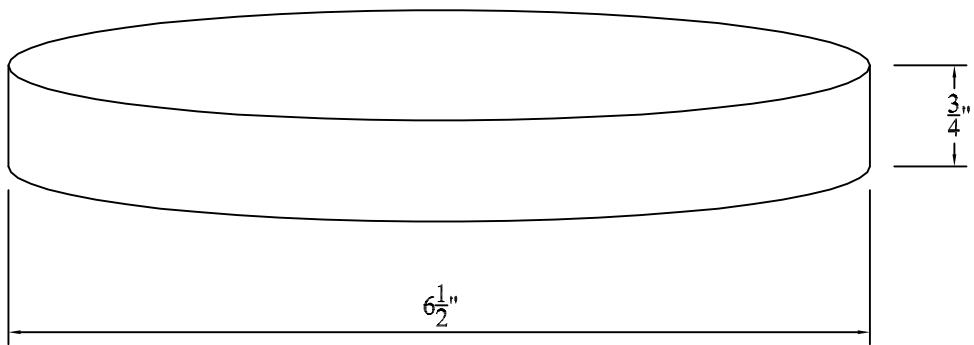

6" NEWEL POST RISER

Not To Scale

Product: RISER

Item #: RS-06

Recommended Newel Posts:
6" & 10" Flat Newel Posts