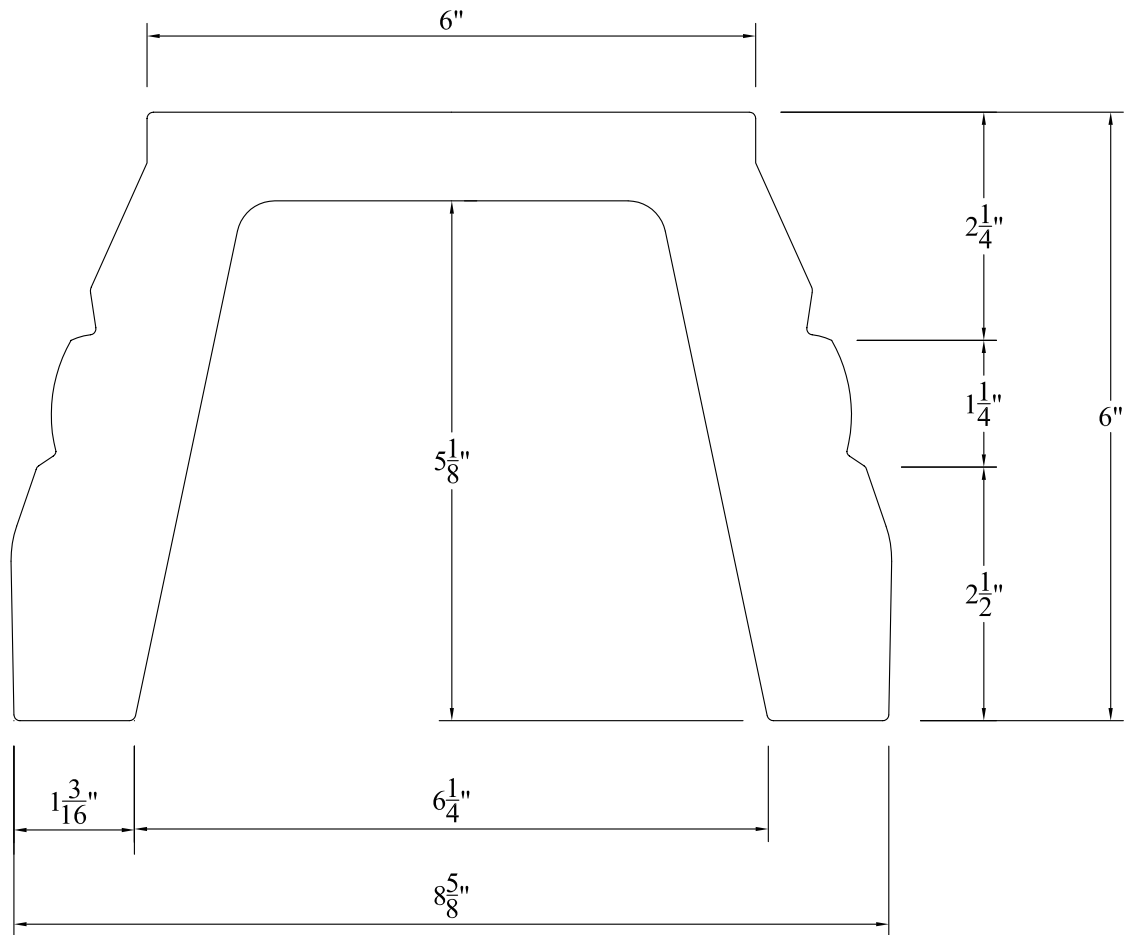

BOTTOM/FOOT RAIL

Not To Scale

Product: BOTTOM/FOOT RAIL

Item #: RB305

Recommended Balusters:
 Cambridge, Cambridge Commercial
 Cambridge 18" & 22" Roof Top, Jefferson,
 Montreaux, Montreaux Commercial

TOP/HAND RAIL