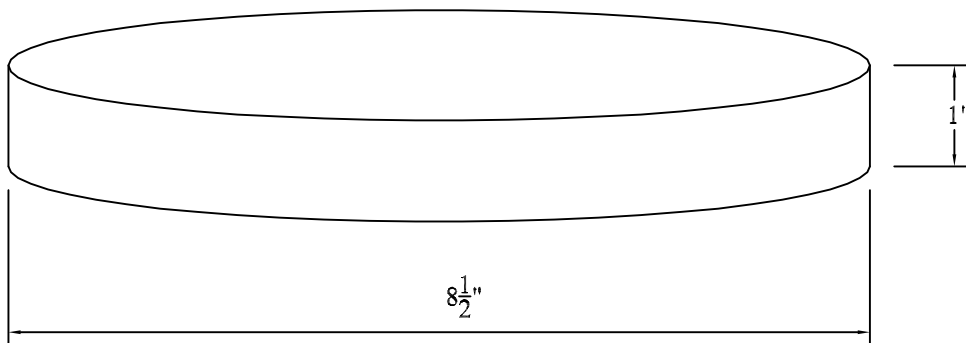

Product: BOTTOM/FOOT RAIL

Item #: RB505

Recommended Balusters:
 Cambridge, Cambridge 18" & 22" Roof Top,
 Jefferson, Montreaux

6" NEWEL POST RISER

Not To Scale

Product: RISER

Item #: RS-06

Recommended Newel Posts:
6" & 10" Flat Newel Posts