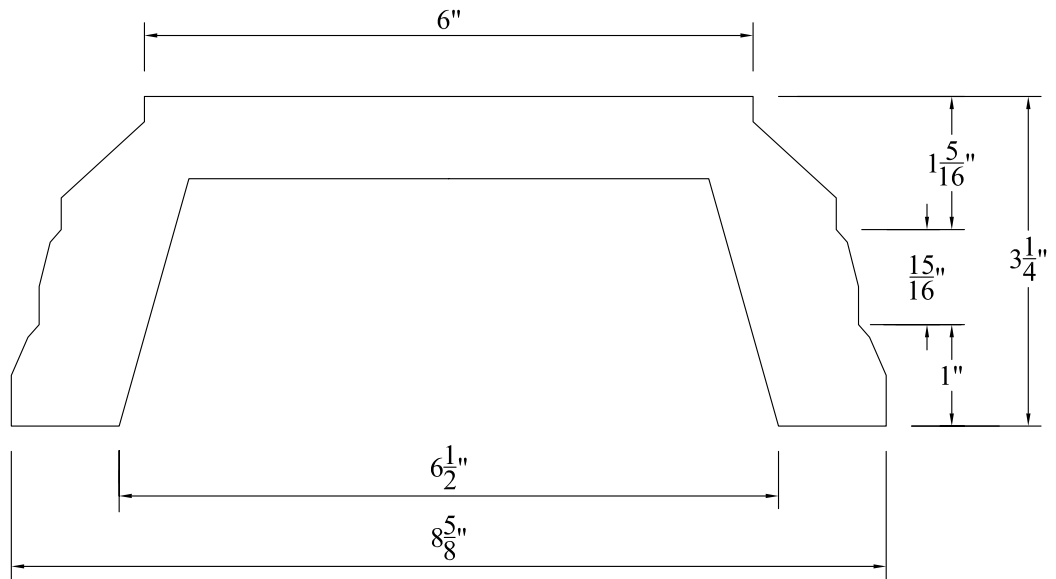

Item #: RB405

TOP/HAND RAIL

Not To Scale

Product: TOP/HAND RAIL

Item #: RT501

Recommended Balusters:
 Cambridge, Cambridge 18" & 22" Roof Top,
 Jefferson, Montreaux

BOTTOM/FOOT RAIL

Not To Scale