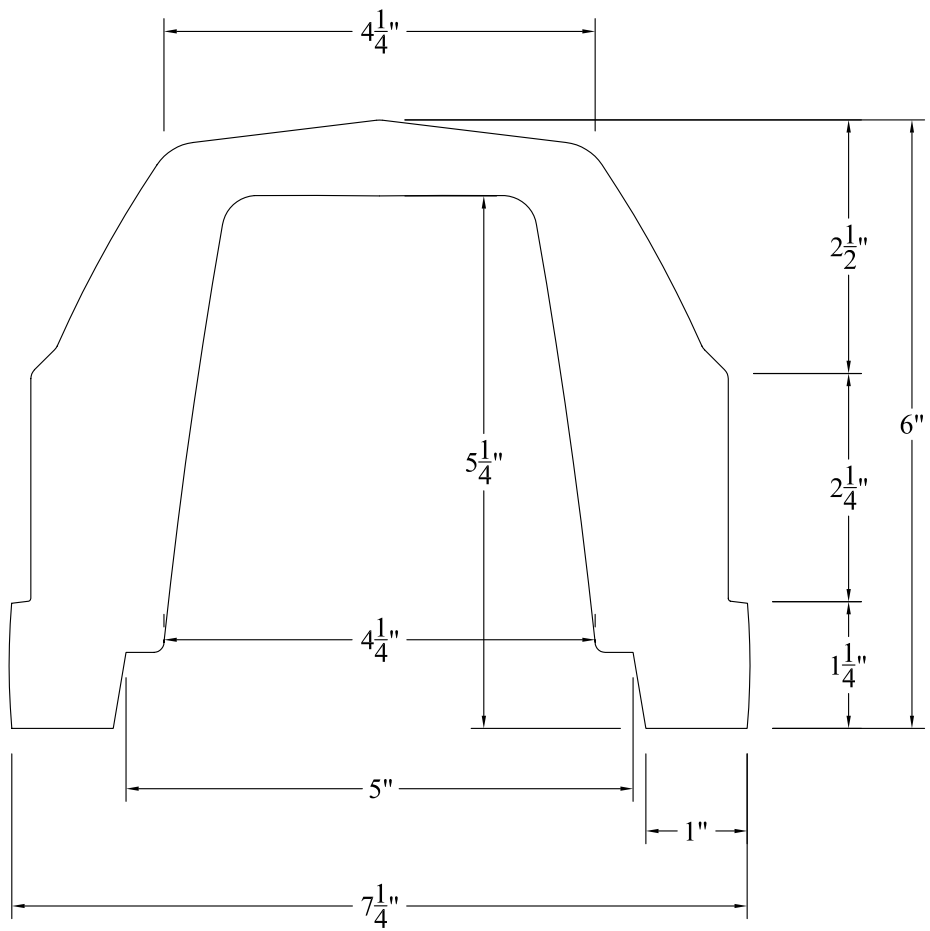

TOP/HAND RAIL

Not To Scale

Product: TOP/HAND RAIL

Item #: RT301

Recommended Balusters:
Cambridge, Cambridge Commercial
Cambridge 18" & 22" Roof Top, Jefferson
Montreaux, Montreaux Commercial