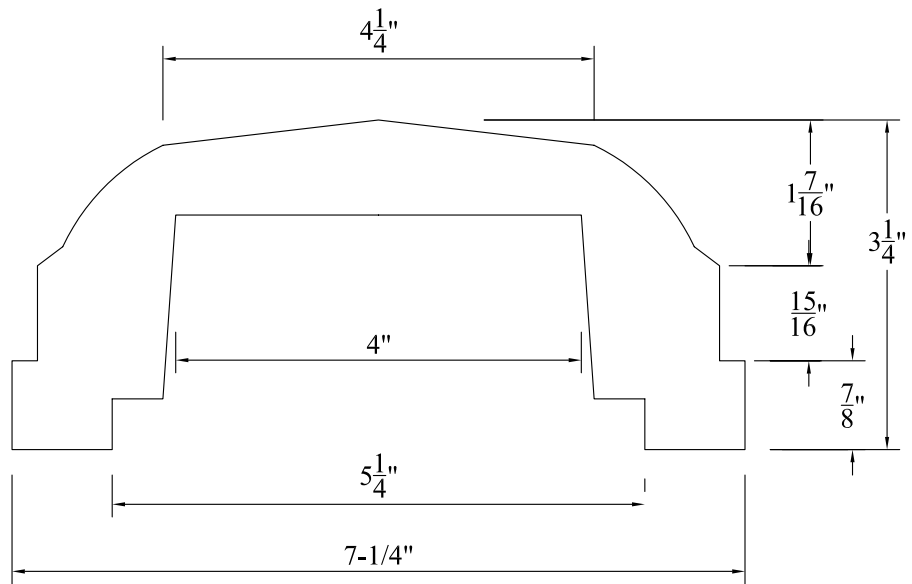

Not To Scale

Product: TOP/HAND RAIL

Recommended Balusters:
Huntington

Item #: RT401

BOTTOM/FOOT RAIL

Not To Scale

Product: BOTTOM/FOOT RAIL

Recommended Balusters:
Huntington

Item #: RB405

TOP/HAND RAIL

Not To Scale

Product: TOP/HAND RAIL

Item #: RT501

Recommended Balusters:
 Cambridge, Cambridge 18" & 22" Roof Top,
 Jefferson, Montreaux

BOTTOM/FOOT RAIL

Not To Scale