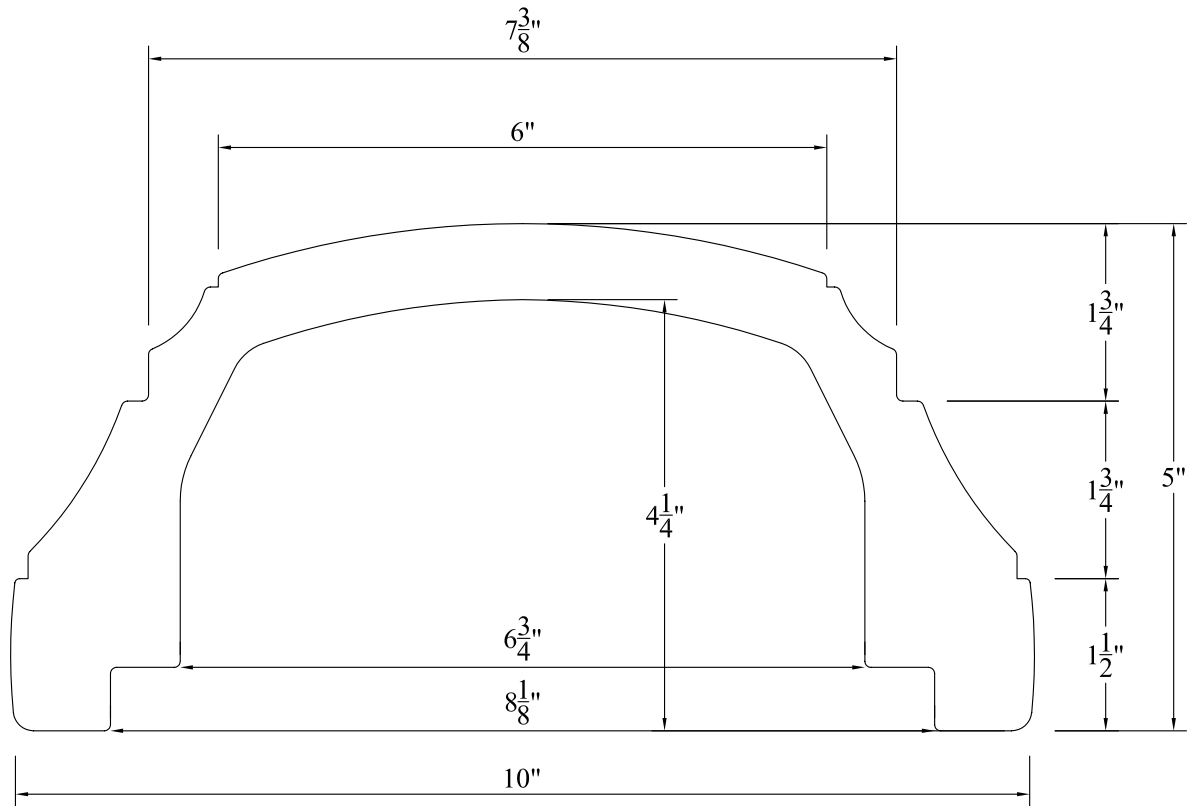

BOTTOM/FOOT RAIL

Not To Scale

Product: BOTTOM/FOOT RAIL

Item #: RB305

Recommended Balusters:
 Cambridge, Cambridge Commercial
 Cambridge 18" & 22" Roof Top, Jefferson,
 Montreaux, Montreaux Commercial

TOP/HAND RAIL