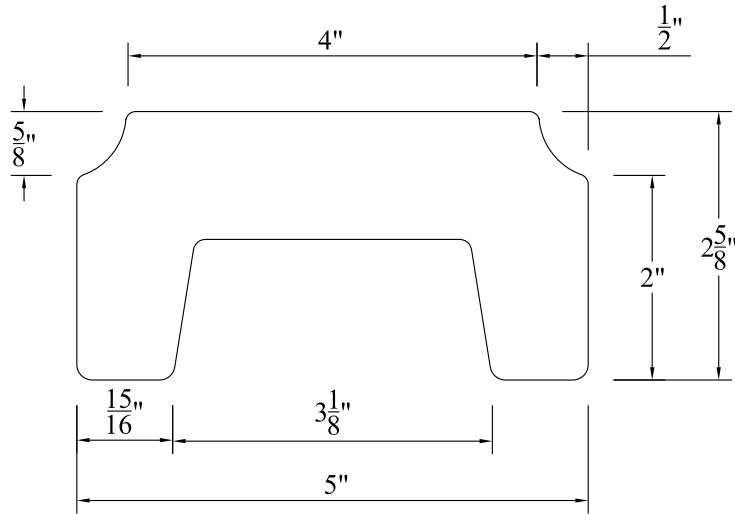

TOP/HAND RAIL

Not To Scale

Product: TOP/HAND RAIL

Item #: RT201

Recommended Balusters:
 Charleston, Lexington, Savannah, Savannah
 Commercial, Savannah 22" Roof Top

BOTTOM/FOOT RAIL

Not To Scale

Product: BOTTOM/FOOT RAIL

8" NEWEL POST RISER

Not To Scale

Product: RISER

Item #: RS-08

Recommended Newel Posts:
10" & 12" Flat Newel Posts

11" NEWEL POST RISER

Not To Scale

Product: RISER

Item #: RS-11

Recommended Newel Posts:
12" & 18" Flat Newel Posts

15" NEWEL POST RISER

Not To Scale

Product: RISER

Item #: RS-15

Recommended Newel Posts:
18" Flat Newel Posts